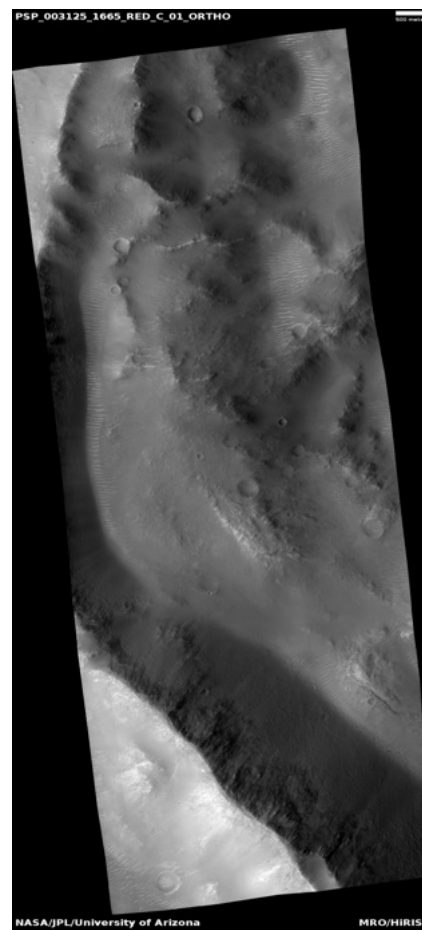

HIGH RESOLUTION IMAGING SCIENCE EXPERIMENT

Digital Terrain Models Released to the PDS

March, 2026

Edited by Dora Elalaoui-Pinedo | UA

Tyrrhena Terra crater rim with hydrated minerals	1
North polar layered deposits bench	2
Exposure of high-latitude polar layered deposits not well observed	3
Valley network in THEMIS image V27422018	4
A 1km crater buried by candidate lake sediments near deepest point	5
Features around crater in Arabia Terra	6
Dune features	7

Tyrrhena Terra crater rim with hydrated minerals

DTEEC_003125_1665_003191_1665_A01

Latitude: -13.3625

Longitude: 93.3846

DTM Producer: UA | SHAVONNE MORIN

For more details about this DTM, visit:

https://www.uahirise.org/dtm/PSP_003125_1665

A 1km crater buried by candidate lake sediments near deepest point

DTEED_076968_1475_076823_1475_A01

Latitude: -32.4012
Longitude: 173.86

DTM Producer: UA | NICHOLAS PORTER
For more details about this DTM, visit: