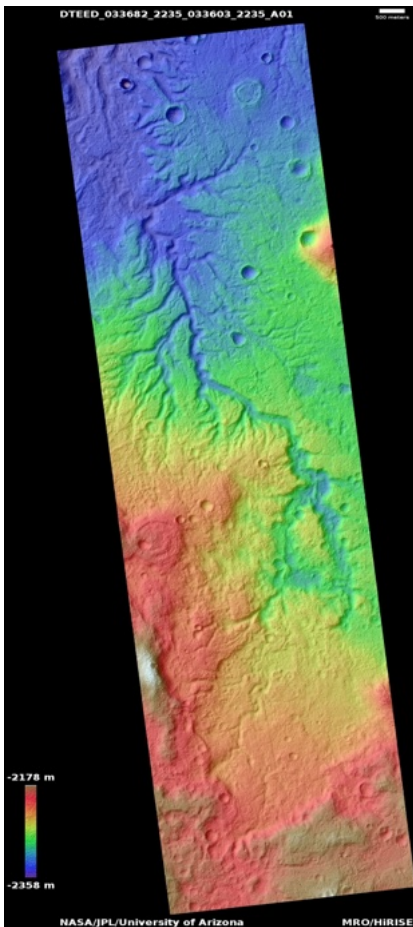

HIGH RESOLUTION IMAGING SCIENCE EXPERIMENT

Digital Terrain Models Released to the PDS

March, 2026

Edited by Dora Elalaoui-Pinedo | UA

Tyrrhena Terra crater rim with hydrated minerals	1
North polar layered deposits bench	2
Exposure of high-latitude polar layered deposits not well observed	3
Valley network in THEMIS image V27422018	4
A 1km crater buried by candidate lake sediments near deepest point	5
Features around crater in Arabia Terra	6
Dune features	7

https://www.uahirise.org/dtm/PSP_010109_2655

Stereo Pair:

PSP_009991_2655

PSP_010109_2655

Exposure of high-latitude polar layered deposits not well observed

DTEPC_005721_0910_005735_0890_A01

Latitude: -88.77
Longitude: 218.05

Latitude: 43.374
Longitude: 306.357

DTM Producer: UA | DORA ELALAOUI-PINEDO
For more details about this DTM, visit:

https://www.uahirise.org/dtm/ESP_033682_2235

Stereo Pair:

ESP_033682_2235
ESP_033603_2235

A 1km crater buried by candidate lake sediments near deepest point

DTEED_076968_1475_076823_1475_A01

Latitude: -32.4012
Longitude: 173.86

DTM Producer: UA | NICHOLAS PORTER
For more details about this DTM, visit: