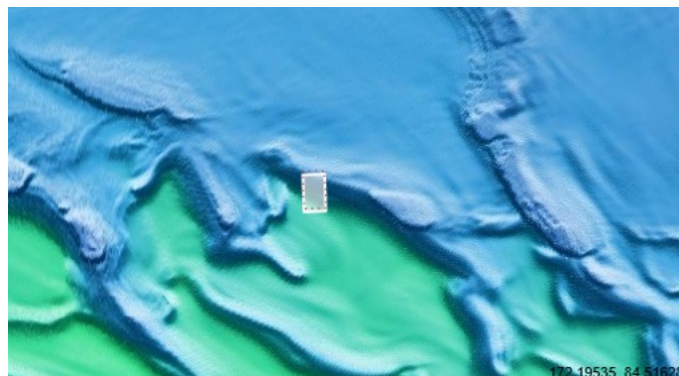

Tyrrhena Terra crater rim with hydrated minerals

DTEEC_003125_1665_003191_1665_A01

Latitude: -13.3625

Longitude: 93.3846

DTM Producer: UA | SHAVONNE MORIN

For more details about this DTM, visit:

https://www.uahirise.org/dtm/PSP_003125_1665

Stereo Pair:

PSP_003125_1665

PSP_003191_1665

North polar layered deposits bench

DTEPD_010109_2655_009991_2655_A01

Latitude: 85.2352
Longitude: 165.554

DTM Producer: UA | RAY OLGUIN

For more details about this DTM, visit:

https://www.uahirise.org/dtm/PSP_010109_2655

Stereo Pair:

PSP_009991_2655

PSP_010109_2655

Exposure of high-latitude polar layered deposits not well observed

DTEPC_005721_0910_005735_0890_A01

Latitude: -88.77
Longitude: 218.05