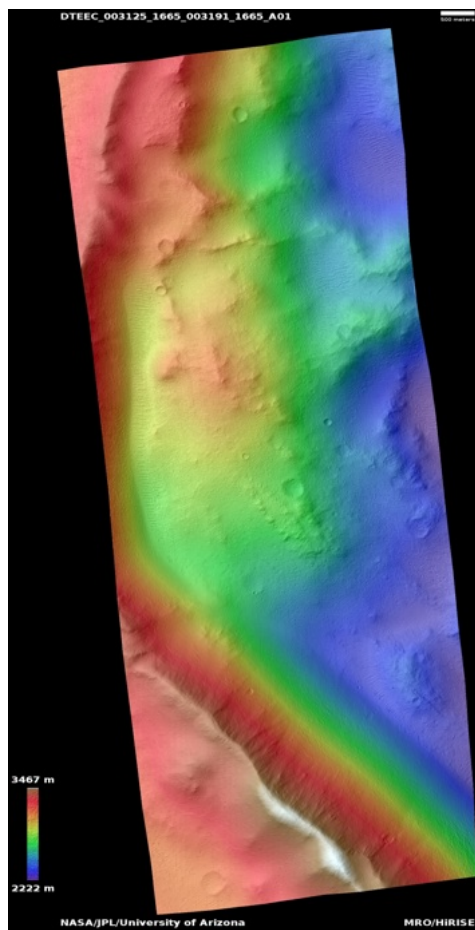

HIGH RESOLUTION IMAGING SCIENCE EXPERIMENT

Digital Terrain Models Released to the PDS

March, 2026

Edited by Dora Elalaoui-Pinedo | UA

Tyrrhena Terra crater rim with hydrated minerals	1
North polar layered deposits bench	2
Exposure of high-latitude polar layered deposits not well observed	3
Valley network in THEMIS image V27422018	4
A 1km crater buried by candidate lake sediments near deepest point	5
Features around crater in Arabia Terra	6
Dune features	7

Tyrrhena Terra crater rim with hydrated minerals

DTEEC_003125_1665_003191_1665_A01

Latitude: -13.3625

Longitude: 93.3846

DTM Producer: UA | SHAVONNE MORIN

For more details about this DTM, visit:

https://www.uahirise.org/dtm/PSP_003125_1665

https://www.uahirise.org/dtm/PSP_010109_2655

Stereo Pair:

PSP_009991_2655

PSP_010109_2655

Exposure of high-latitude polar layered deposits not well observed

DTEPC_005721_0910_005735_0890_A01

Latitude: -88.77
Longitude: 218.05

A 1km crater buried by candidate lake sediments near deepest point

DTEED_076968_1475_076823_1475_A01

Latitude: -32.4012
Longitude: 173.86

DTM Producer: UA | NICHOLAS PORTER
For more details about this DTM, visit: