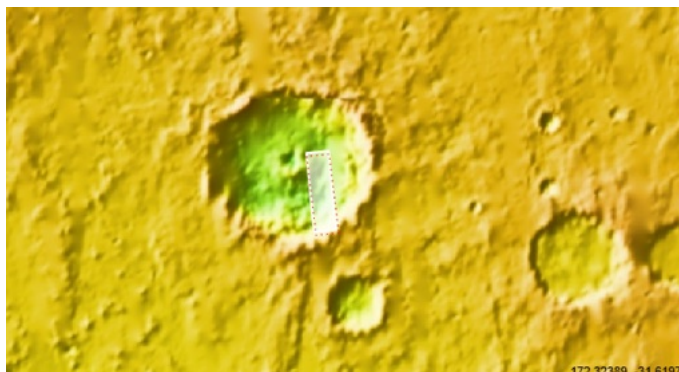

Latitude: -32.4012
Longitude: 173.86

DTM Producer: UA | NICHOLAS PORTER
For more details about this DTM, visit:

<https://www.uahirise.org/dtm/ESP_076968_1475>

Stereo Pair:

ESP_076968_1475
ESP_076823_1475