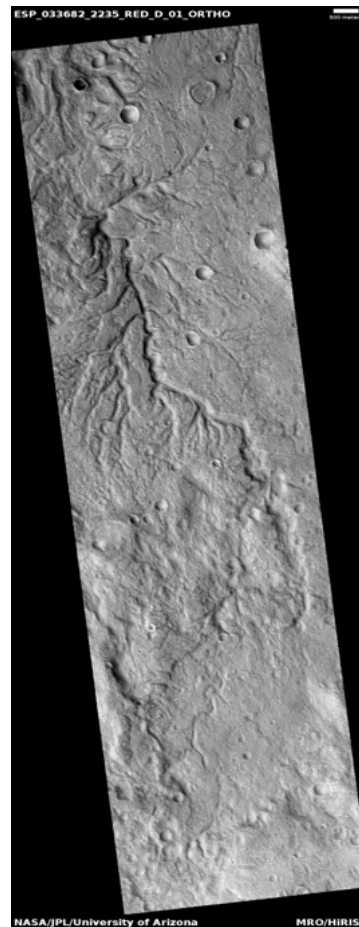

Valley network in THEMIS image V27422018

DTEED_033682_2235_033603_2235_A01