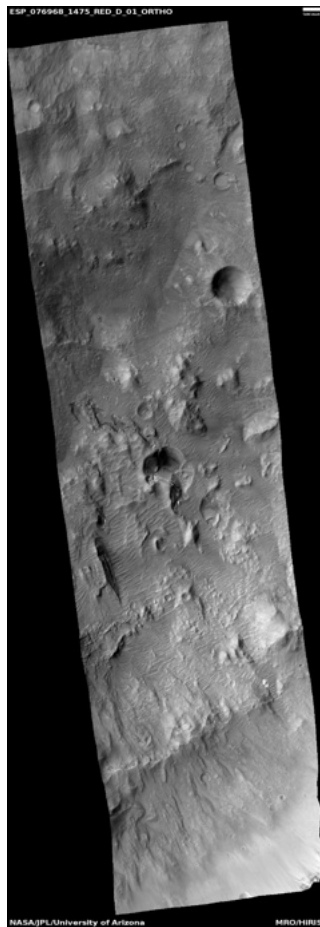

HIGH RESOLUTION IMAGING SCIENCE EXPERIMENT

Digital Terrain Models Released to the PDS

March, 2026

Edited by Dora Elalaoui-Pinedo | UA

Tyrrhena Terra crater rim with hydrated minerals	1
North polar layered deposits bench	2
Exposure of high-latitude polar layered deposits not well observed	3
Valley network in THEMIS image V27422018	4
A 1km crater buried by candidate lake sediments near deepest point	5
Features around crater in Arabia Terra	6
Dune features	7

Latitude: 43.374
Longitude: 306.357

DTM Producer: UA | DORA ELALAOUI-PINEDO
For more details about this DTM, visit:

https://www.uahirise.org/dtm/ESP_033682_2235

Stereo Pair:

ESP_033682_2235
ESP_033603_2235

A 1km crater buried by candidate lake sediments near deepest point

DTEED_076968_1475_076823_1475_A01

Latitude: -32.4012
Longitude: 173.86

DTM Producer: UA | NICHOLAS PORTER
For more details about this DTM, visit: