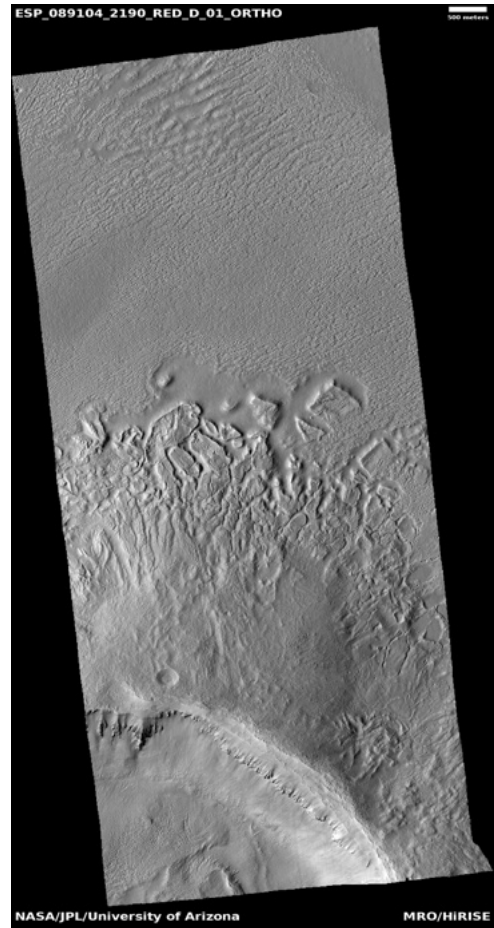

HIGH RESOLUTION IMAGING SCIENCE EXPERIMENT

Digital Terrain Models Released to the PDS

March, 2026

Edited by Dora Elalaoui-Pinedo | UA

Tyrrhena Terra crater rim with hydrated minerals	1
North polar layered deposits bench	2
Exposure of high-latitude polar layered deposits not well observed	3
Valley network in THEMIS image V27422018	4
A 1km crater buried by candidate lake sediments near deepest point	5
Features around crater in Arabia Terra	6
Dune features	7

https://www.uahirise.org/dtm/ESP_076968_1475

Stereo Pair:

ESP_076968_1475
ESP_076823_1475

Features around crater in Arabia Terra

DTEED_089104_2190_089592_2190_A01

Latitude: 38.4403
Longitude: 34.3257

DTM Producer: UA | BELLAMY BLAYNE FAUNCE
For more details about this DTM, visit: