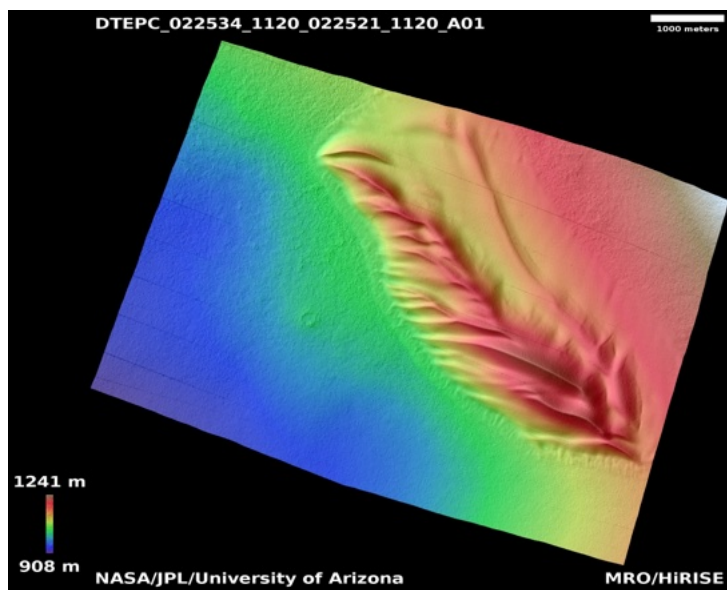

Stereo Pair:

https://www.uahirise.org/dtm/ESP_089104_2190

ESP_089104_2190
ESP_089592_2190

Dune features

DTEPC_022534_1120_022521_1120_A01

Latitude: -67.884

Longitude: 116.78

DTM Producer: UA | BELLAMY BLAYNE FAUNCE