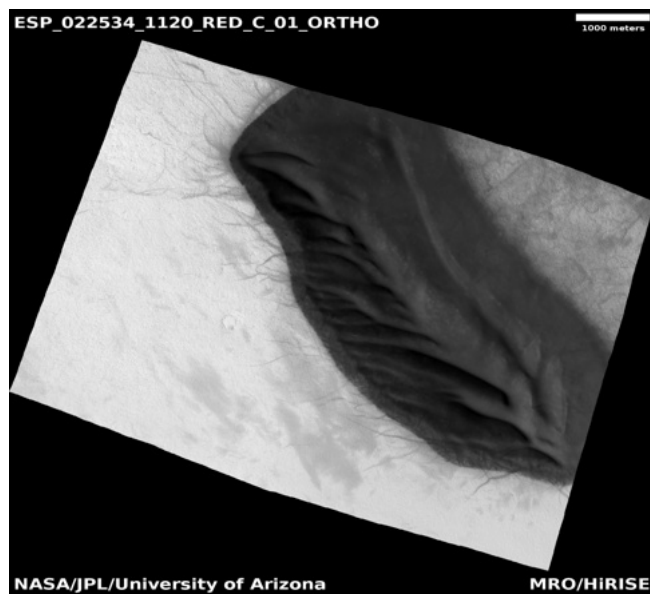

Stereo Pair:

https://www.uahirise.org/dtm/ESP_089104_2190

ESP_089104_2190
ESP_089592_2190

Dune features

DTEPC_022534_1120_022521_1120_A01

Latitude: -67.884

Longitude: 116.78

DTM Producer: UA | BELLAMY BLAYNE FAUNCE