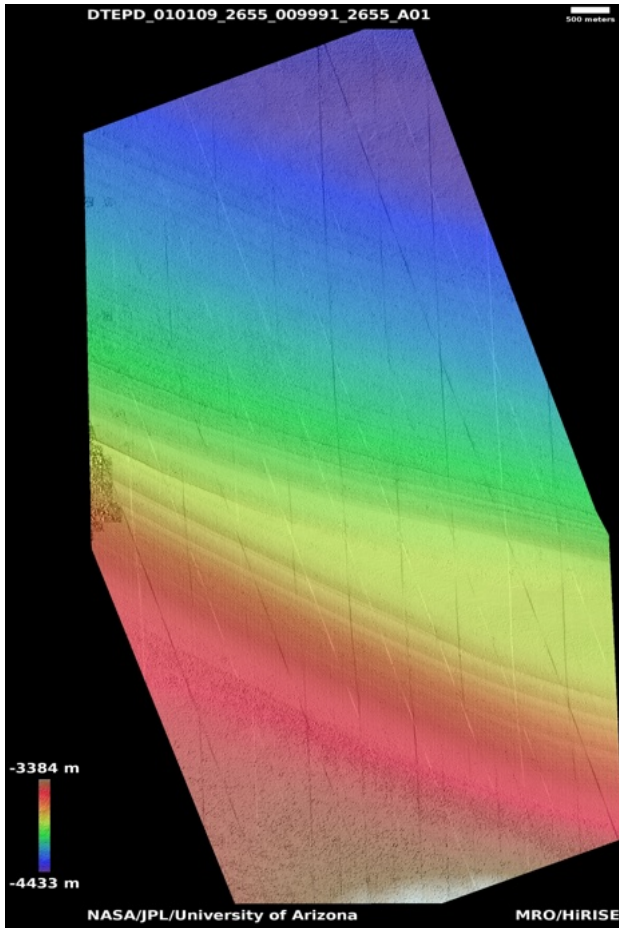

North polar layered deposits bench

DTEPD_010109_2655_009991_2655_A01