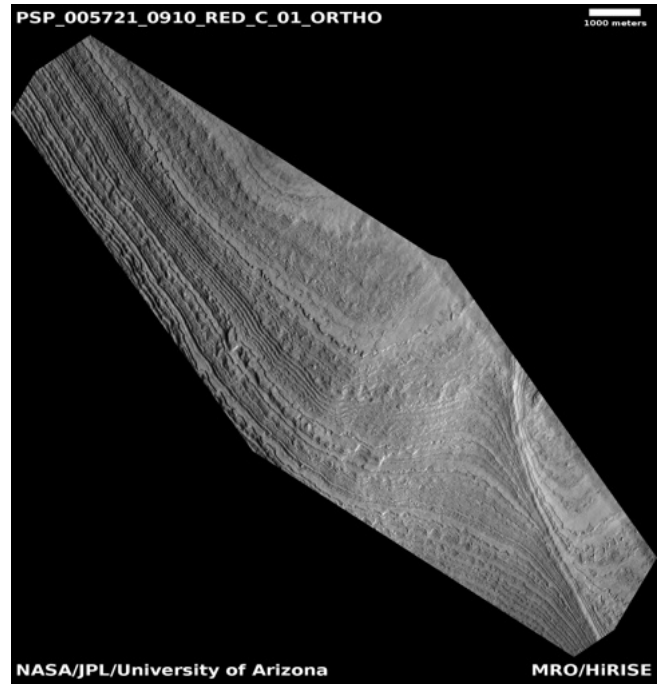

HIGH RESOLUTION IMAGING SCIENCE EXPERIMENT

Digital Terrain Models Released to the PDS

March, 2026

Edited by Dora Elalaoui-Pinedo | UA

Tyrrhena Terra crater rim with hydrated minerals	1
North polar layered deposits bench	2
Exposure of high-latitude polar layered deposits not well observed	3
Valley network in THEMIS image V27422018	4
A 1km crater buried by candidate lake sediments near deepest point	5
Features around crater in Arabia Terra	6
Dune features	7

https://www.uahirise.org/dtm/PSP_010109_2655

Stereo Pair:

PSP_009991_2655

PSP_010109_2655

Exposure of high-latitude polar layered deposits not well observed

DTEPC_005721_0910_005735_0890_A01

Latitude: -88.77
Longitude: 218.05