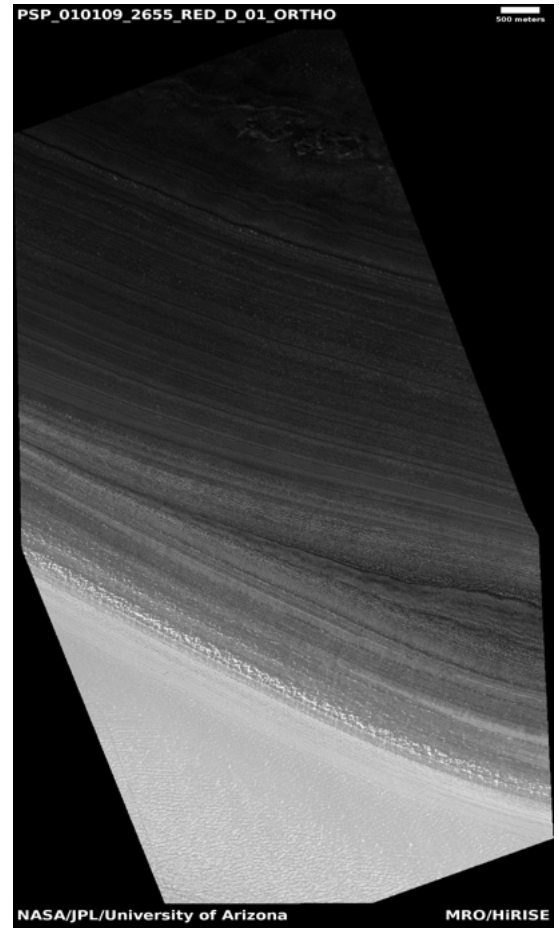

HIGH RESOLUTION IMAGING SCIENCE EXPERIMENT

Digital Terrain Models Released to the PDS

March, 2026

Edited by Dora Elalaoui-Pinedo | UA

Tyrrhena Terra crater rim with hydrated minerals	1
North polar layered deposits bench	2
Exposure of high-latitude polar layered deposits not well observed	3
Valley network in THEMIS image V27422018	4
A 1km crater buried by candidate lake sediments near deepest point	5
Features around crater in Arabia Terra	6
Dune features	7

Tyrrhena Terra crater rim with hydrated minerals

DTEEC_003125_1665_003191_1665_A01

Latitude: -13.3625

Longitude: 93.3846

DTM Producer: UA | SHAVONNE MORIN

For more details about this DTM, visit:

https://www.uahirise.org/dtm/PSP_003125_1665

Stereo Pair:

PSP_003125_1665

PSP_003191_1665

North polar layered deposits bench

DTEPD_010109_2655_009991_2655_A01

Latitude: 85.2352
Longitude: 165.554

DTM Producer: UA | RAY OLGUIN

For more details about this DTM, visit:

https://www.uahirise.org/dtm/PSP_010109_2655

Stereo Pair:

PSP_009991_2655

PSP_010109_2655

Exposure of high-latitude polar layered deposits not well observed

DTEPC_005721_0910_005735_0890_A01

Latitude: -88.77
Longitude: 218.05