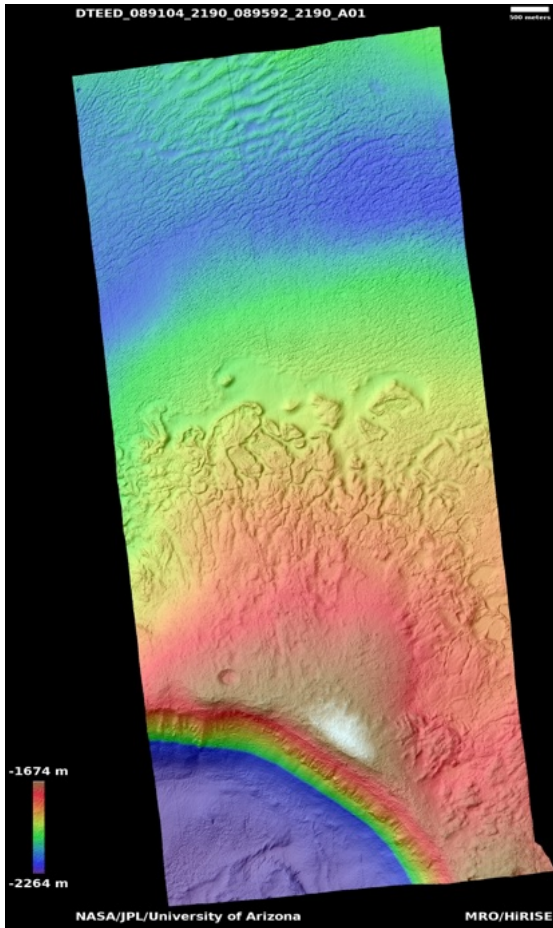

HIGH RESOLUTION IMAGING SCIENCE EXPERIMENT

Digital Terrain Models Released to the PDS

March, 2026

Edited by Dora Elalaoui-Pinedo | UA

Tyrrhena Terra crater rim with hydrated minerals	1
North polar layered deposits bench	2
Exposure of high-latitude polar layered deposits not well observed	3
Valley network in THEMIS image V27422018	4
A 1km crater buried by candidate lake sediments near deepest point	5
Features around crater in Arabia Terra	6
Dune features	7

https://www.uahirise.org/dtm/ESP_076968_1475

Stereo Pair:

ESP_076968_1475
ESP_076823_1475

Features around crater in Arabia Terra

DTEED_089104_2190_089592_2190_A01

Latitude: 38.4403
Longitude: 34.3257

DTM Producer: UA | BELLAMY BLAYNE FAUNCE
For more details about this DTM, visit:

Stereo Pair:

https://www.uahirise.org/dtm/ESP_089104_2190

ESP_089104_2190
ESP_089592_2190

Dune features

DTEPC_022534_1120_022521_1120_A01

Latitude: -67.884

Longitude: 116.78

DTM Producer: UA | BELLAMY BLAYNE FAUNCE