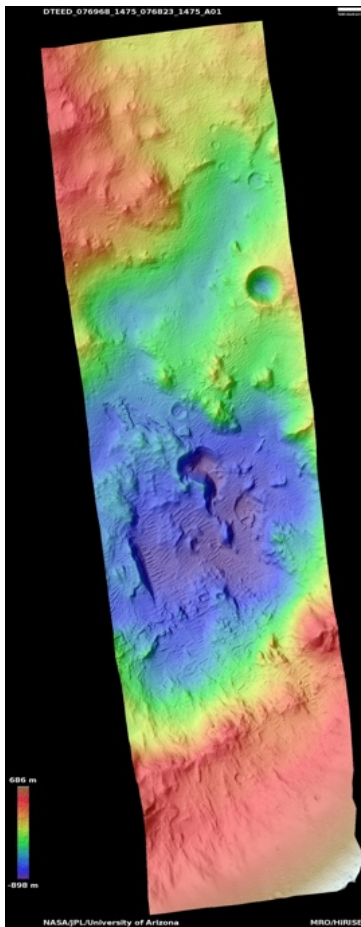

HIGH RESOLUTION IMAGING SCIENCE EXPERIMENT

Digital Terrain Models Released to the PDS

March, 2026

Edited by Dora Elalaoui-Pinedo | UA

Tyrrhena Terra crater rim with hydrated minerals	1
North polar layered deposits bench	2
Exposure of high-latitude polar layered deposits not well observed	3
Valley network in THEMIS image V27422018	4
A 1km crater buried by candidate lake sediments near deepest point	5
Features around crater in Arabia Terra	6
Dune features	7

Tyrrhena Terra crater rim with hydrated minerals

DTEEC_003125_1665_003191_1665_A01

Latitude: -13.3625

Longitude: 93.3846

DTM Producer: UA | SHAVONNE MORIN

For more details about this DTM, visit:

https://www.uahirise.org/dtm/PSP_003125_1665

Latitude: 43.374
Longitude: 306.357

DTM Producer: UA | DORA ELALAOUI-PINEDO
For more details about this DTM, visit:

https://www.uahirise.org/dtm/ESP_033682_2235

Stereo Pair:

ESP_033682_2235
ESP_033603_2235

A 1km crater buried by candidate lake sediments near deepest point

DTEED_076968_1475_076823_1475_A01

Latitude: -32.4012
Longitude: 173.86

DTM Producer: UA | NICHOLAS PORTER
For more details about this DTM, visit: