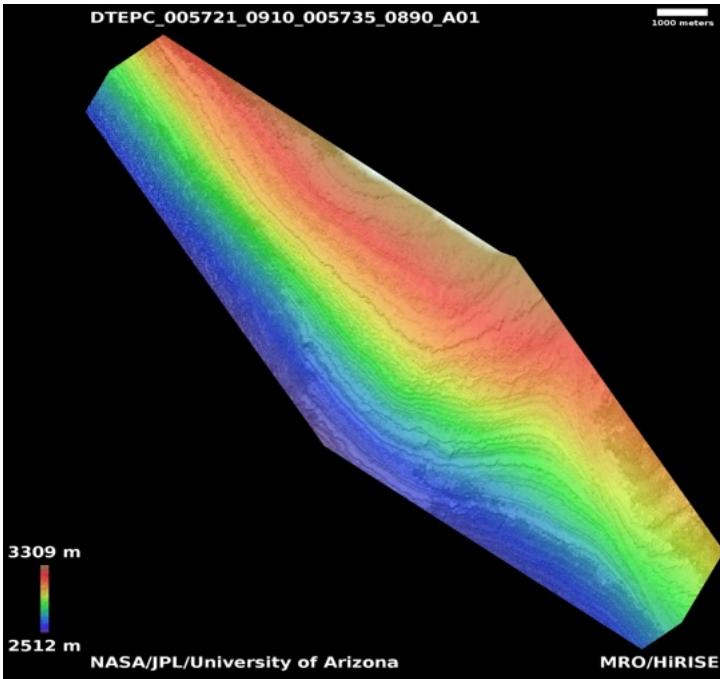

https://www.uahirise.org/dtm/PSP_010109_2655

Stereo Pair:

PSP_009991_2655

PSP_010109_2655

Exposure of high-latitude polar layered deposits not well observed

DTEPC_005721_0910_005735_0890_A01

Latitude: -88.77
Longitude: 218.05