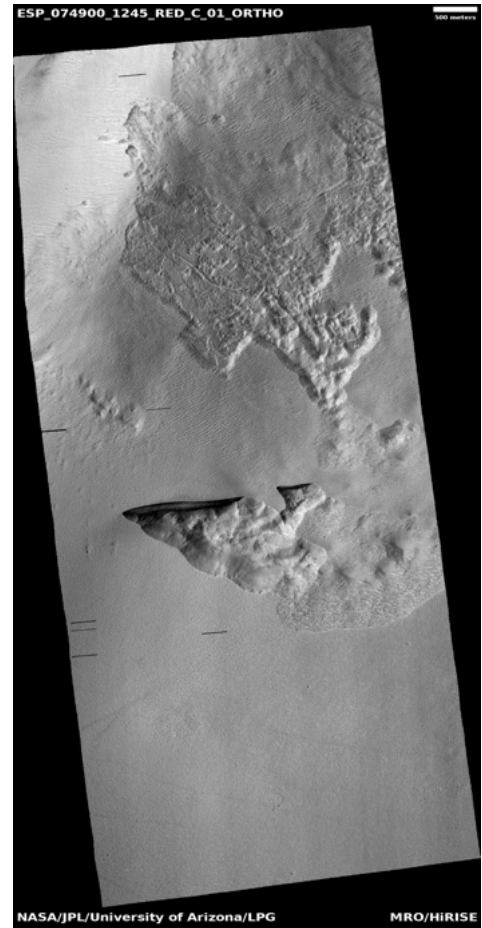

Scarp in mid-latitude mantle

DTEEC_074900_1245_074821_1245_G01