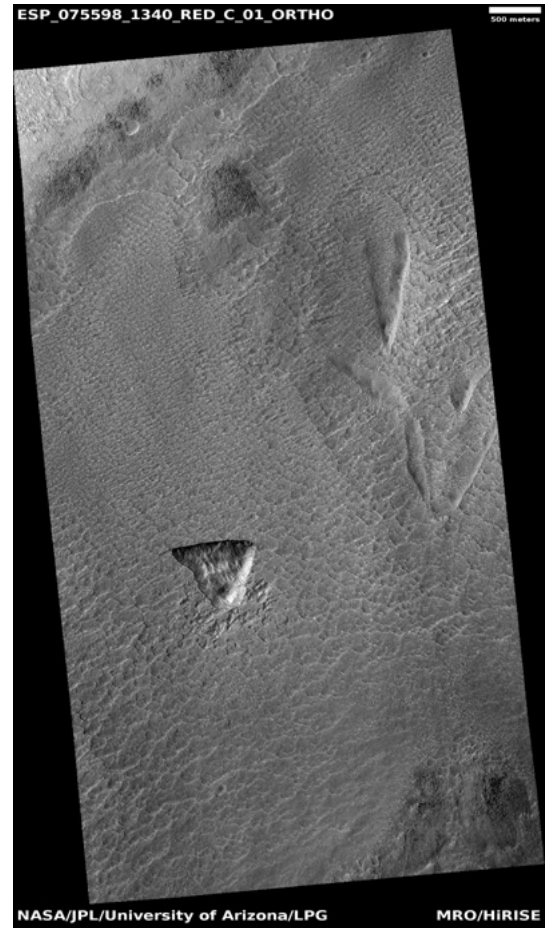

Pit in southern mid-latitudes

DTEEC_075598_1340_075242_1340_G01