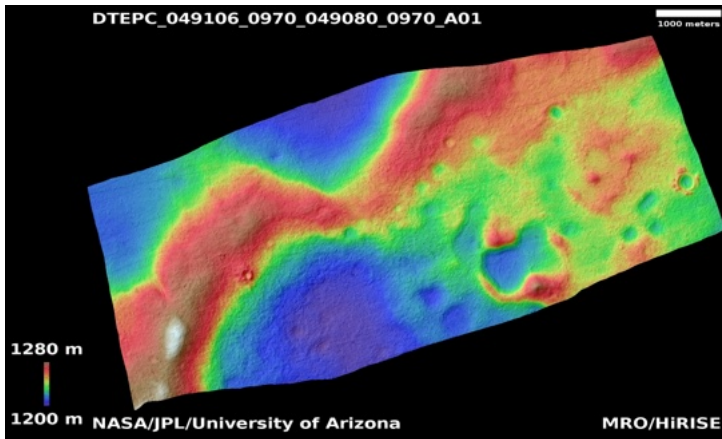

Putative esker in Chasma Australe

DTEPC_049106_0970_049080_0970_A01