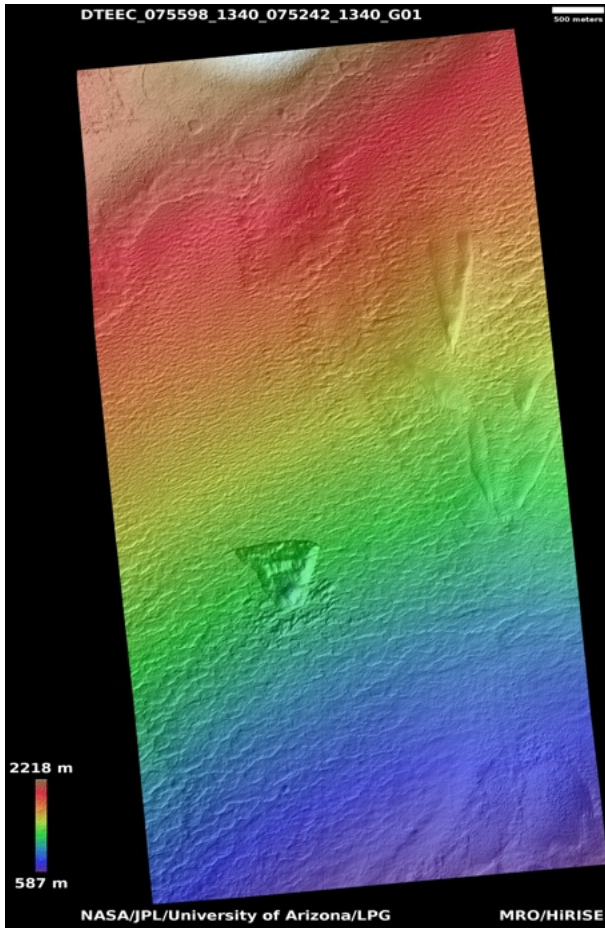

HIGH RESOLUTION IMAGING SCIENCE EXPERIMENT

Digital Terrain Models Released to the PDS

December, 2025

Edited by Dora Elalaoui-Pinedo | UA

Putative esker in Chasma Australe	1
Scarp in mid-latitude mantle	2
Pit in southern mid-latitudes	3
Wrinkle ridge and valley network intersection	4
Fine layer deformation in lobate debris apron	5
Gullies on western wall of Nier Crater	6
Isolated dunes and sand patches northeast of Syrtis Major Planum	7

https://www.uahirise.org/dtm/ESP_074900_1245

Stereo Pair:

ESP_074821_1245

ESP_074900_1245

Pit in southern mid-latitudes

DTEEC_075598_1340_075242_1340_G01

Latitude: -45.6091
Longitude: 132.448

DTM Producer: LPG | NOÉ LE BECQ