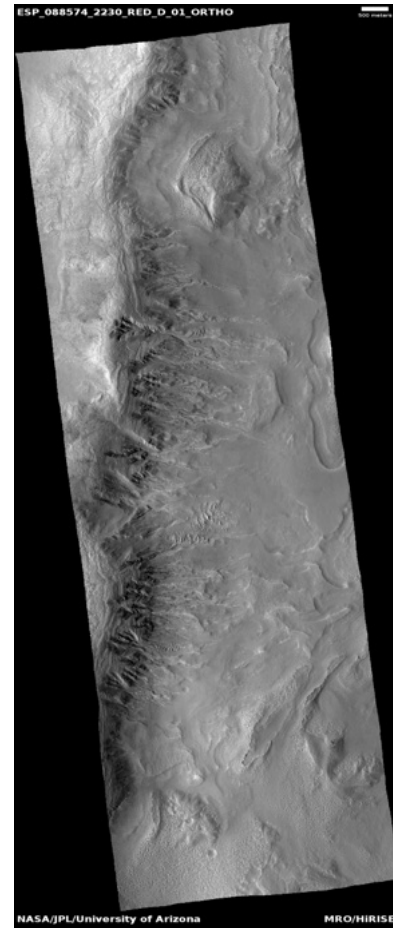

HIGH RESOLUTION IMAGING SCIENCE EXPERIMENT

Digital Terrain Models Released to the PDS

December, 2025

Edited by Dora Elalaoui-Pinedo | UA

Putative esker in Chasma Australe	1
Scarp in mid-latitude mantle	2
Pit in southern mid-latitudes	3
Wrinkle ridge and valley network intersection	4
Fine layer deformation in lobate debris apron	5
Gullies on western wall of Nier Crater	6
Isolated dunes and sand patches northeast of Syrtis Major Planum	7

Fine layer deformation in lobate debris apron

DTEED_088932_2270_089275_2270_A01

Latitude: 46.4459
Longitude: 49.889

DTM Producer: UA | BELLAMY BLAYNE FAUNCE
For more details about this DTM, visit:

https://www.uahirise.org/dtm/ESP_088932_2270

Stereo Pair:

ESP_088932_2270
ESP_089275_2270

Gullies on western wall of Nier Crater

DTEED_088574_2230_088640_2230_A01

Latitude: 42.7772
Longitude: 105.628

DTM Producer: UA | BELLAMY BLAYNE FAUNCE
For more details about this DTM, visit: