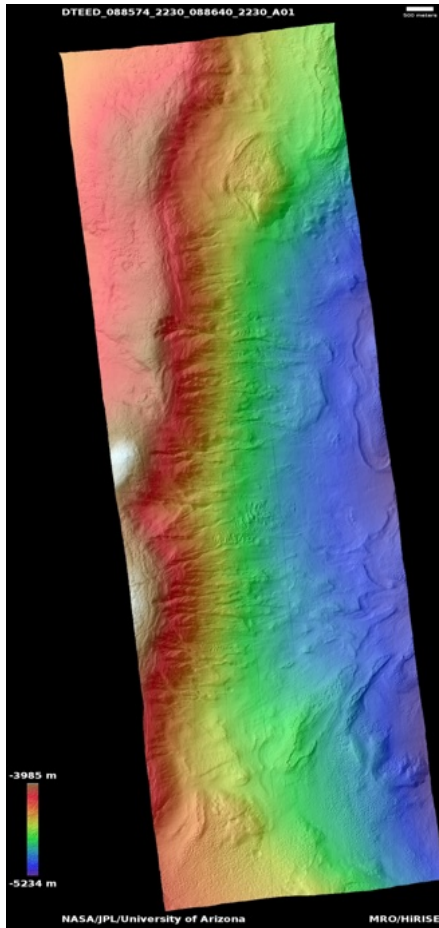

HIGH RESOLUTION IMAGING SCIENCE EXPERIMENT

Digital Terrain Models Released to the PDS

December, 2025

Edited by Dora Elalaoui-Pinedo | UA

Putative esker in Chasma Australe	1
Scarp in mid-latitude mantle	2
Pit in southern mid-latitudes	3
Wrinkle ridge and valley network intersection	4
Fine layer deformation in lobate debris apron	5
Gullies on western wall of Nier Crater	6
Isolated dunes and sand patches northeast of Syrtis Major Planum	7

Fine layer deformation in lobate debris apron

DTEED_088932_2270_089275_2270_A01

Latitude: 46.4459
Longitude: 49.889

DTM Producer: UA | BELLAMY BLAYNE FAUNCE
For more details about this DTM, visit:

https://www.uahirise.org/dtm/ESP_088932_2270

Stereo Pair:

ESP_088932_2270
ESP_089275_2270

Gullies on western wall of Nier Crater

DTEED_088574_2230_088640_2230_A01

Latitude: 42.7772
Longitude: 105.628

DTM Producer: UA | BELLAMY BLAYNE FAUNCE
For more details about this DTM, visit: