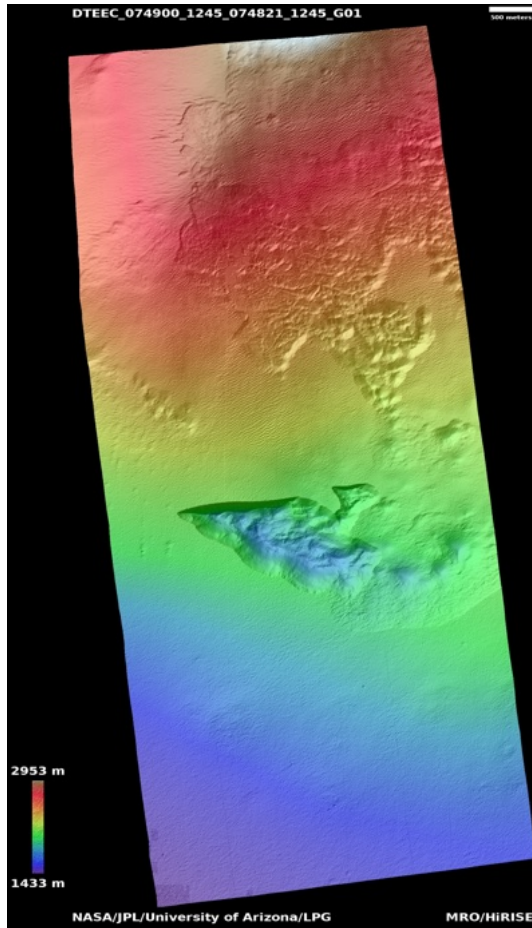

HIGH RESOLUTION IMAGING SCIENCE EXPERIMENT

Digital Terrain Models Released to the PDS

December, 2025

Edited by Dora Elalaoui-Pinedo | UA

Putative esker in Chasma Australe	1
Scarp in mid-latitude mantle	2
Pit in southern mid-latitudes	3
Wrinkle ridge and valley network intersection	4
Fine layer deformation in lobate debris apron	5
Gullies on western wall of Nier Crater	6
Isolated dunes and sand patches northeast of Syrtis Major Planum	7

Putative esker in Chasma Australe

DTEPC_049106_0970_049080_0970_A01

Latitude: -82.831
Longitude: 96.987

DTM Producer: UA | BELLAMY BLAYNE FAUNCE
For more details about this DTM, visit:

https://www.uahirise.org/dtm/ESP_049106_0970

Stereo Pair:

ESP_049080_0970
ESP_049106_0970

Scarp in mid-latitude mantle

DTEEC_074900_1245_074821_1245_G01

Latitude: -55.0451

Longitude: 108.88

DTM Producer: LPG | NOÉ LE BECQ

For more details about this DTM, visit:

https://www.uahirise.org/dtm/ESP_074900_1245

Stereo Pair:

ESP_074821_1245

ESP_074900_1245

Pit in southern mid-latitudes

DTEEC_075598_1340_075242_1340_G01

Latitude: -45.6091
Longitude: 132.448

DTM Producer: LPG | NOÉ LE BECQ