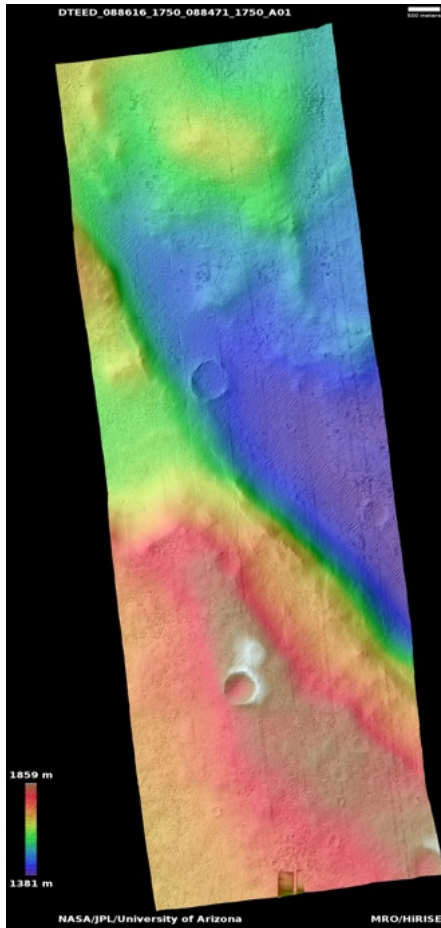

HIGH RESOLUTION IMAGING SCIENCE EXPERIMENT

Digital Terrain Models Released to the PDS

December, 2025

Edited by Dora Elalaoui-Pinedo | UA

Putative esker in Chasma Australe	1
Scarp in mid-latitude mantle	2
Pit in southern mid-latitudes	3
Wrinkle ridge and valley network intersection	4
Fine layer deformation in lobate debris apron	5
Gullies on western wall of Nier Crater	6
Isolated dunes and sand patches northeast of Syrtis Major Planum	7

For more details about this DTM, visit:

https://www.uahirise.org/dtm/ESP_075598_1340

Stereo Pair:

ESP_075242_1340

ESP_075598_1340

Wrinkle ridge and valley network intersection

DTEED_088616_1750_088471_1750_A01

Latitude: -4.959
Longitude: 45.5401

DTM Producer: UA | BELLAMY BLAYNE FAUNCE
For more details about this DTM, visit:

https://www.uahirise.org/dtm/ESP_088616_1750

Stereo Pair:

ESP_088471_1750
ESP_088616_1750

Fine layer deformation in lobate debris apron

DTEED_088932_2270_089275_2270_A01

Latitude: 46.4459
Longitude: 49.889

DTM Producer: UA | BELLAMY BLAYNE FAUNCE
For more details about this DTM, visit:

https://www.uahirise.org/dtm/ESP_088932_2270