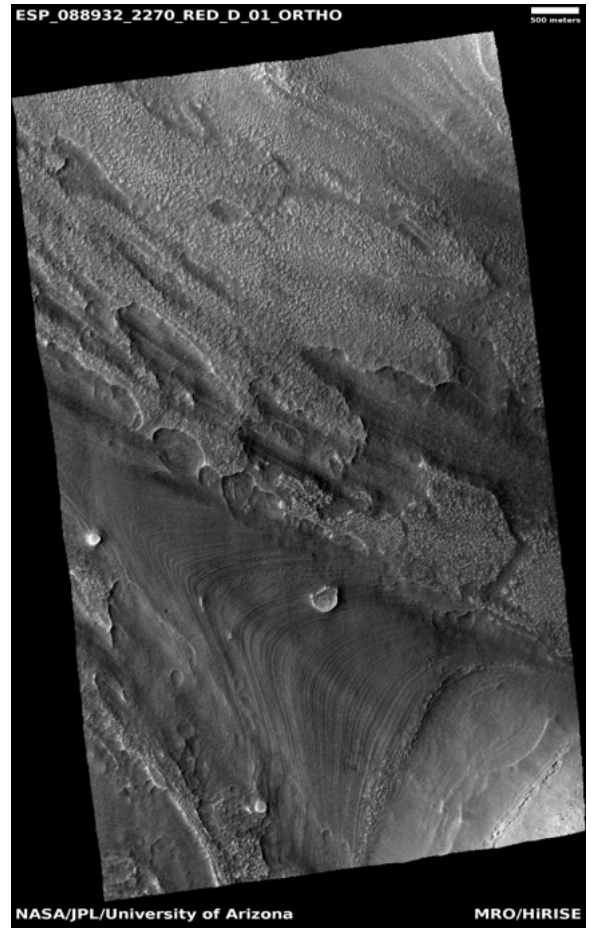

HIGH RESOLUTION IMAGING SCIENCE EXPERIMENT

Digital Terrain Models Released to the PDS

December, 2025

Edited by Dora Elalaoui-Pinedo | UA

Putative esker in Chasma Australe	1
Scarp in mid-latitude mantle	2
Pit in southern mid-latitudes	3
Wrinkle ridge and valley network intersection	4
Fine layer deformation in lobate debris apron	5
Gullies on western wall of Nier Crater	6
Isolated dunes and sand patches northeast of Syrtis Major Planum	7

Latitude: -4.959
Longitude: 45.5401

DTM Producer: UA | BELLAMY BLAYNE FAUNCE
For more details about this DTM, visit:

https://www.uahirise.org/dtm/ESP_088616_1750

Stereo Pair:

ESP_088471_1750
ESP_088616_1750

Fine layer deformation in lobate debris apron

DTEED_088932_2270_089275_2270_A01

Latitude: 46.4459
Longitude: 49.889

DTM Producer: UA | BELLAMY BLAYNE FAUNCE
For more details about this DTM, visit:

https://www.uahirise.org/dtm/ESP_088932_2270