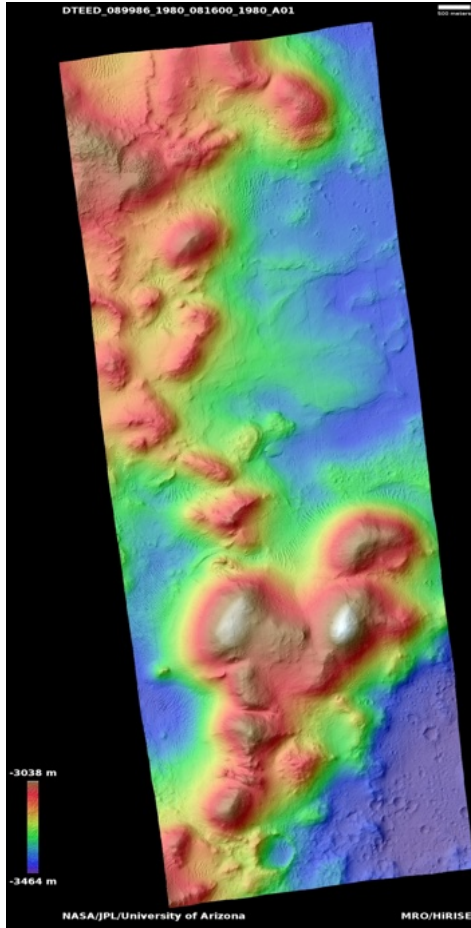

HIGH RESOLUTION IMAGING SCIENCE EXPERIMENT

Digital Terrain Models Released to the PDS

December, 2025

Edited by Dora Elalaoui-Pinedo | UA

Putative esker in Chasma Australe	1
Scarp in mid-latitude mantle	2
Pit in southern mid-latitudes	3
Wrinkle ridge and valley network intersection	4
Fine layer deformation in lobate debris apron	5
Gullies on western wall of Nier Crater	6
Isolated dunes and sand patches northeast of Syrtis Major Planum	7

https://www.uahirise.org/dtm/ESP_088574_2230

Stereo Pair:

ESP_088574_2230
ESP_088640_2230

Isolated dunes and sand patches northeast of Syrtis Major Planum

DTEED_089986_1980_081600_1980_A01

Latitude: 17.6098
Longitude: 78.4957