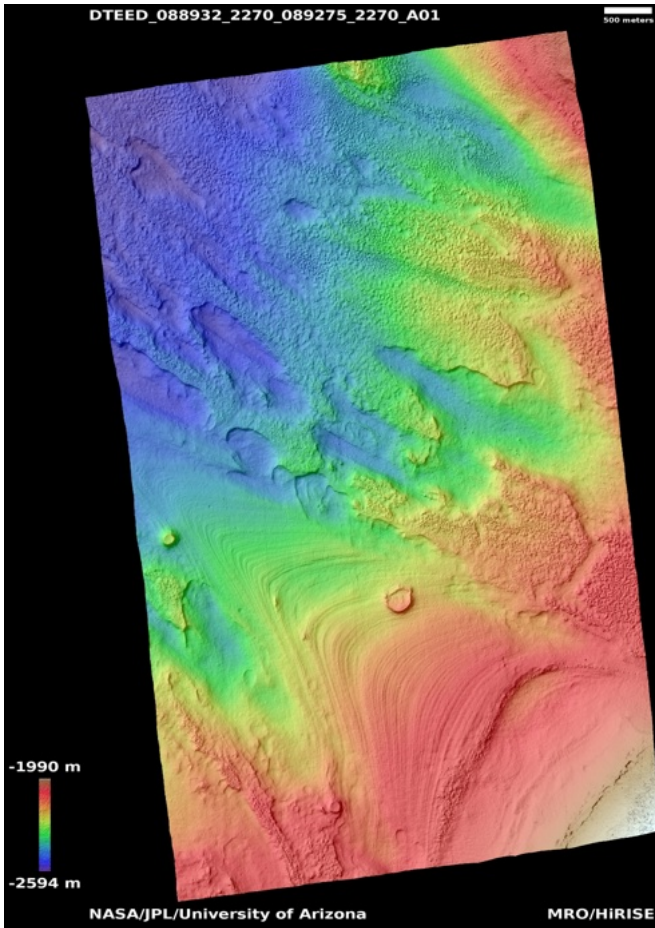

HIGH RESOLUTION IMAGING SCIENCE EXPERIMENT

Digital Terrain Models Released to the PDS

December, 2025

Edited by Dora Elalaoui-Pinedo | UA

Putative esker in Chasma Australe	1
Scarp in mid-latitude mantle	2
Pit in southern mid-latitudes	3
Wrinkle ridge and valley network intersection	4
Fine layer deformation in lobate debris apron	5
Gullies on western wall of Nier Crater	6
Isolated dunes and sand patches northeast of Syrtis Major Planum	7

Latitude: -4.959
Longitude: 45.5401

DTM Producer: UA | BELLAMY BLAYNE FAUNCE
For more details about this DTM, visit:

https://www.uahirise.org/dtm/ESP_088616_1750

Stereo Pair:

ESP_088471_1750
ESP_088616_1750

Fine layer deformation in lobate debris apron

DTEED_088932_2270_089275_2270_A01

Latitude: 46.4459
Longitude: 49.889

DTM Producer: UA | BELLAMY BLAYNE FAUNCE
For more details about this DTM, visit:

https://www.uahirise.org/dtm/ESP_088932_2270