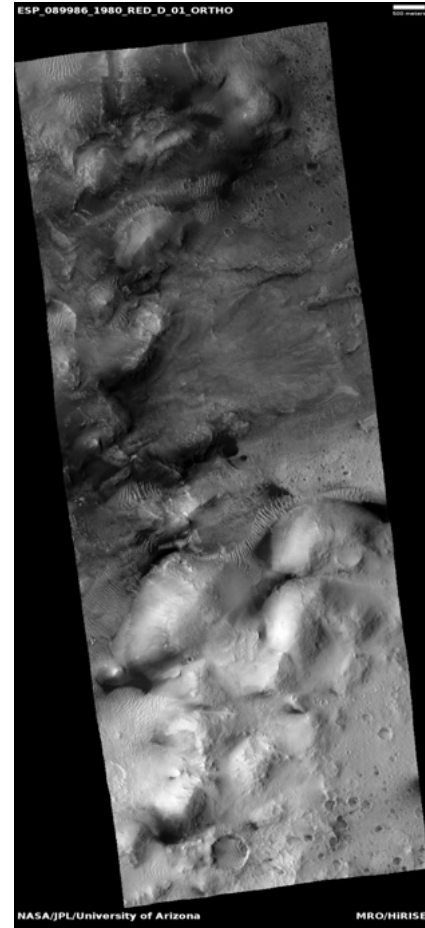

Isolated dunes and sand patches northeast of Syrtis Major Planum

DTEED_089986_1980_081600_1980_A01