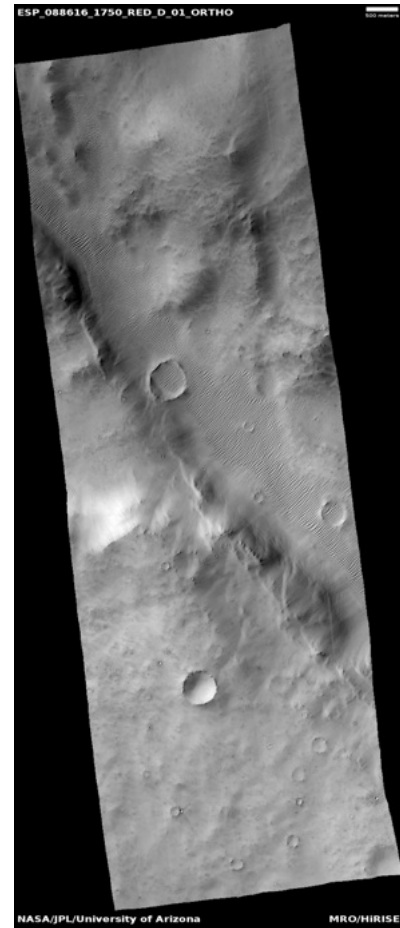

Wrinkle ridge and valley network intersection

DTEED_088616_1750_088471_1750_A01