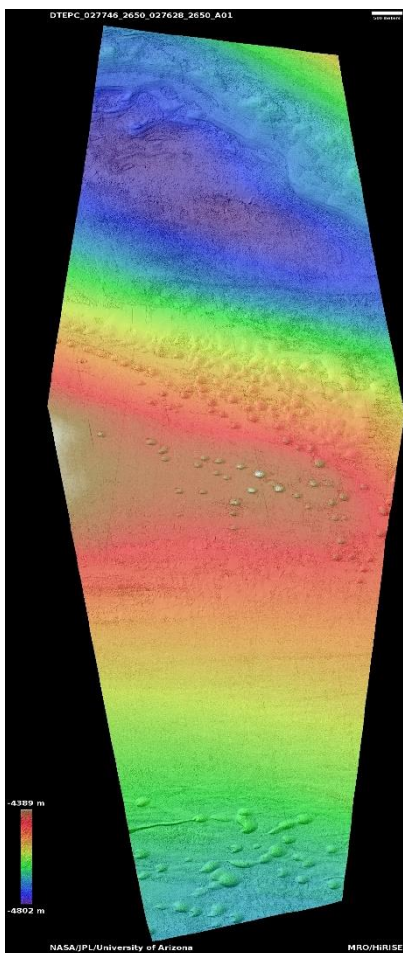

Change detection in barchan dune source

DTEPC_027746_2650_027628_2650_A01