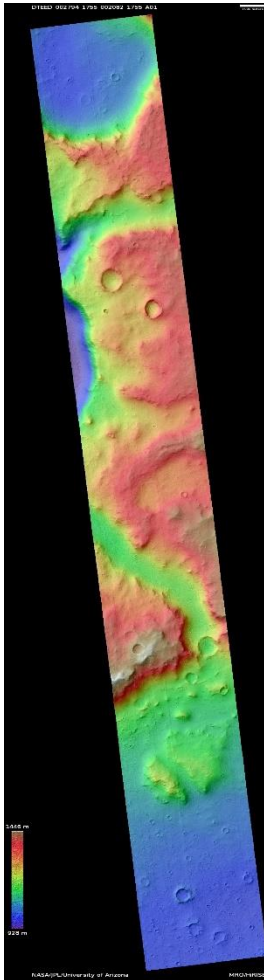

Licus Vallis crater

DTEED_002794_1755_002082_1755_A01