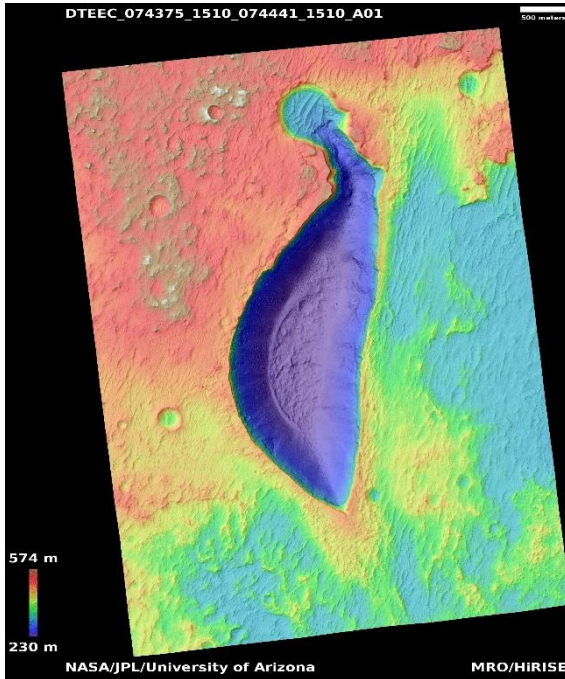

Pit in crater floor

DTEEC_074375_1510_074441_1510_A01