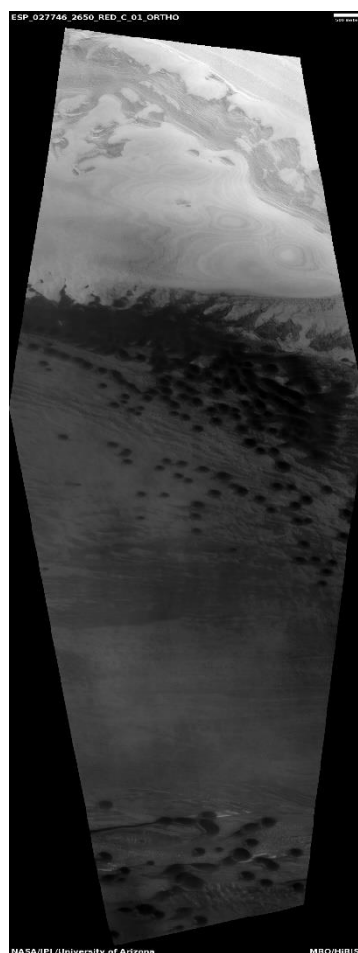

Change detection in barchan dune source

DTEPC_027746_2650_027628_2650_A01