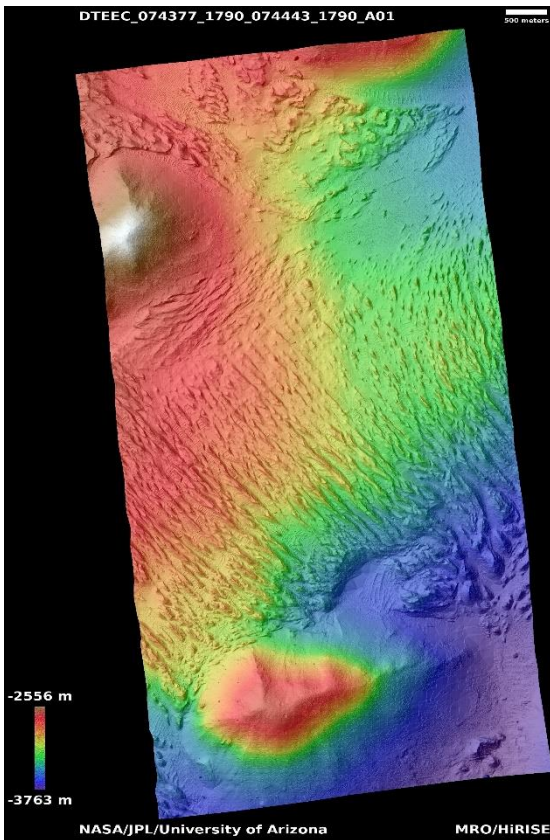

Light-toned deposits in Iani Chaos

DTEEC_074377_1790_074443_1790_A01