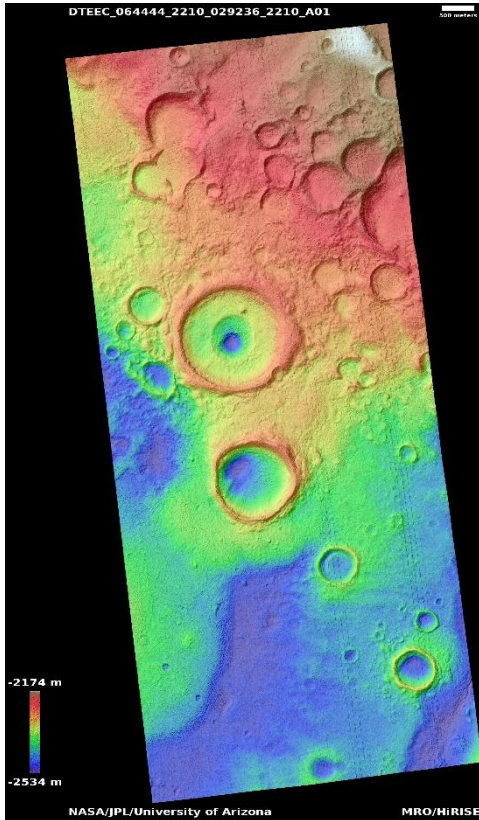

Crater with surrounding depression

DTEEC_064444_2210_029236_2210_A01