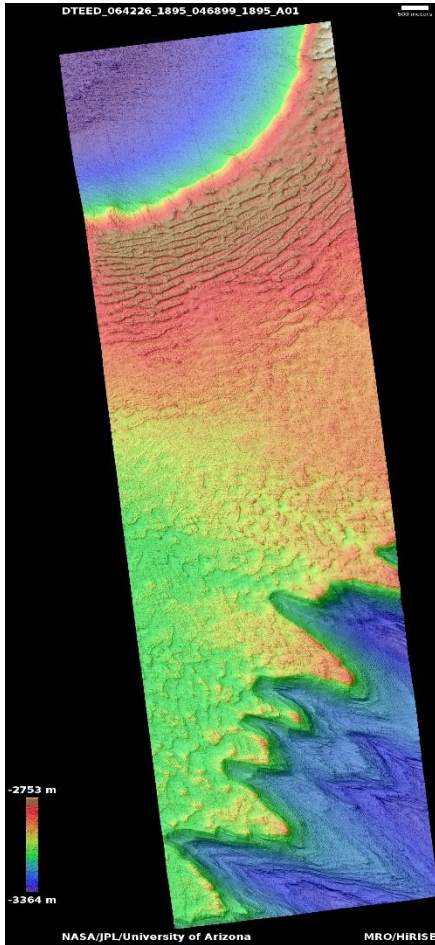

Gordii Dorsum paleo features

DTEED_064226_1895_046899_1895_A01