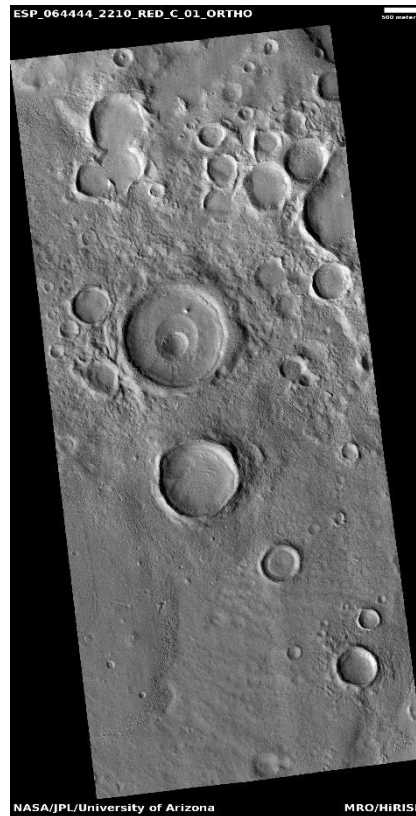

Crater with surrounding depression

DTEEC_064444_2210_029236_2210_A01