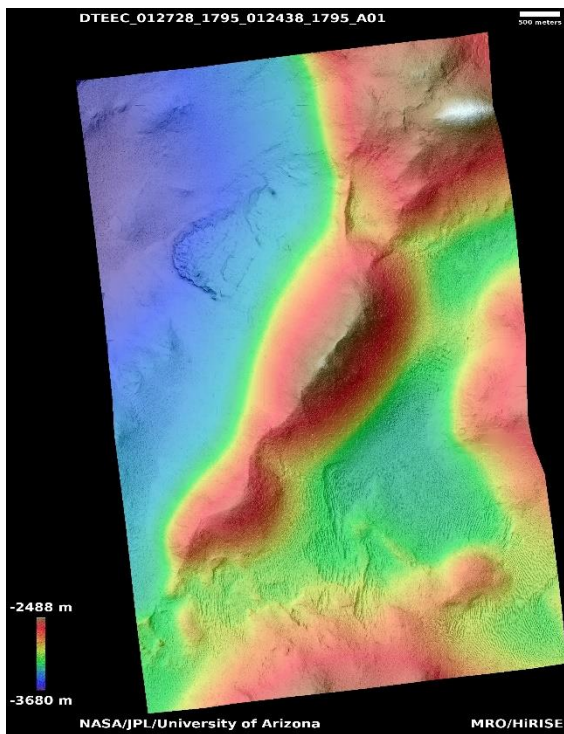

HIGH RESOLUTION IMAGING SCIENCE EXPERIMENT

DTM PDS RELEASES

September 2022

Edited by Kris Akers | UA

DTMs Included this Month

Light-toned outcrop in hummock of Iani Chaos.....	1
Crater ejecta degradation.....	2
Crater with surrounding depression.....	3
Scallop-hosting mantle in Utopia Planitia.....	4
Pit in crater floor.....	5
Light-toned deposits in Iani Chaos.....	6
Licus Vallis crater.....	7
Landforms in Utopia Planitia.....	8
Gordii Dorsum paleo features.....	9
Small ridge near Licus Vallis.....	10
Change detection in barchan dune source.....	11

Light-toned outcrop in hummock of Iani Chaos

DTEEC_012728_1795_012438_1795_A01

0.7°S 342.0°E

DTM Producer: UA | Kris Akers

Stereo Pair:

ESP_012728_1795

ESP_012438_1795

For more details about this DTM, visit:
https://www.uahirise.org/dtm/dtm.php?ID=ESP_012728_1795