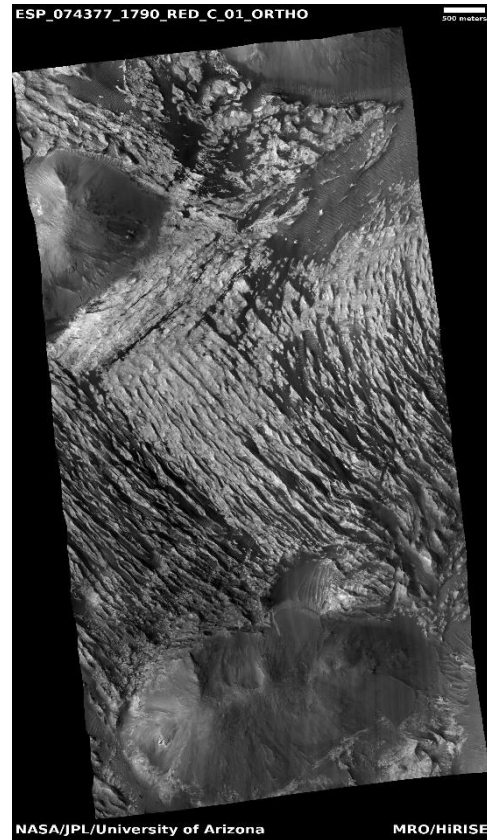

Light-toned deposits in Iani Chaos

DTEEC_074377_1790_074443_1790_A01