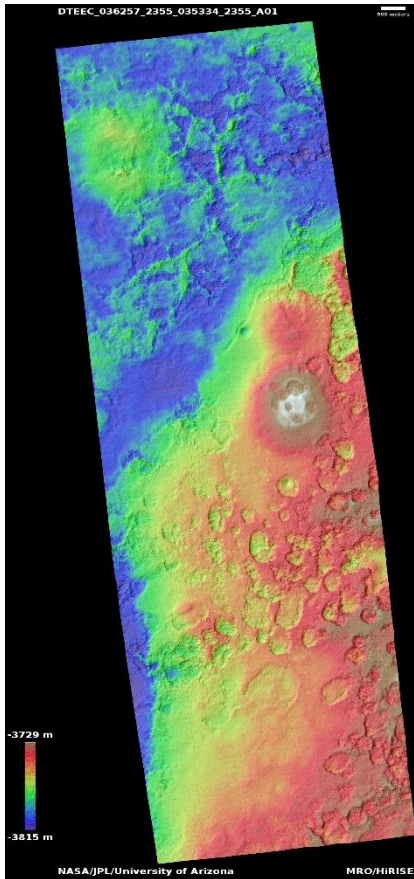

HIGH RESOLUTION IMAGING SCIENCE EXPERIMENT

DTM PDS RELEASES

September 2022

Edited by Kris Akers | UA

DTMs Included this Month

Light-toned outcrop in hummock of Iani Chaos.....	1
Crater ejecta degradation.....	2
Crater with surrounding depression.....	3
Scallop-hosting mantle in Utopia Planitia.....	4
Pit in crater floor.....	5
Light-toned deposits in Iani Chaos.....	6
Licus Vallis crater.....	7
Landforms in Utopia Planitia.....	8
Gordii Dorsum paleo features.....	9
Small ridge near Licus Vallis.....	10
Change detection in barchan dune source.....	11

Light-toned outcrop in hummock of Iani Chaos

DTEEC_012728_1795_012438_1795_A01

0.7°S 342.0°E

DTM Producer: UA | Kris Akers

Stereo Pair:

ESP_012728_1795

ESP_012438_1795

For more details about this DTM, visit:
https://www.uahirise.org/dtm/dtm.php?ID=ESP_012728_1795

Crater ejecta degradation

DTEEC_036257_2355_035334_2355_A01

55.0°N 206.0°E

DTM Producer: UA | Branden M Gosse

Stereo Pair:

ESP_036257_2355

ESP_035334_2355

For more details about this DTM, visit:

[https://www.uahirise.org/dtm/dtm.php?](https://www.uahirise.org/dtm/dtm.php?ID=ESP_036257_2355)

[ID=ESP_036257_2355](https://www.uahirise.org/dtm/dtm.php?ID=ESP_036257_2355)

Crater with surrounding depression