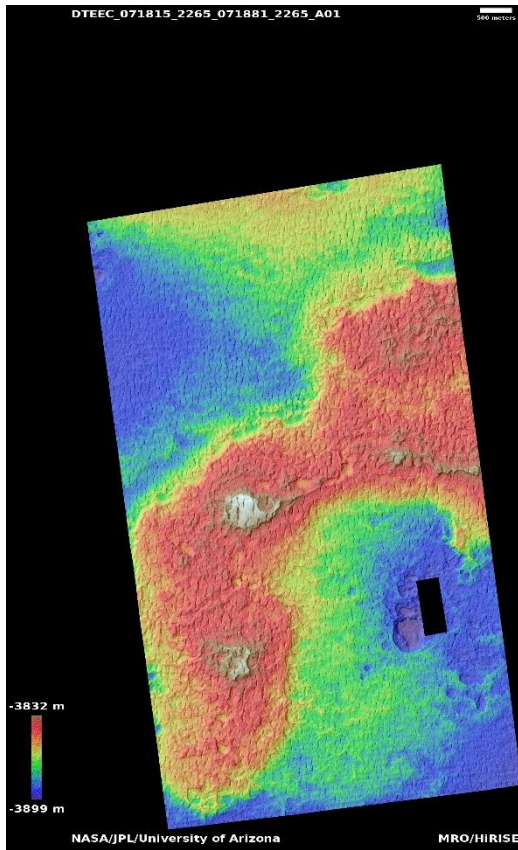

Scallop-hosting mantle in Utopia Planitia

DTEEC_071815_2265_071881_2265_A01