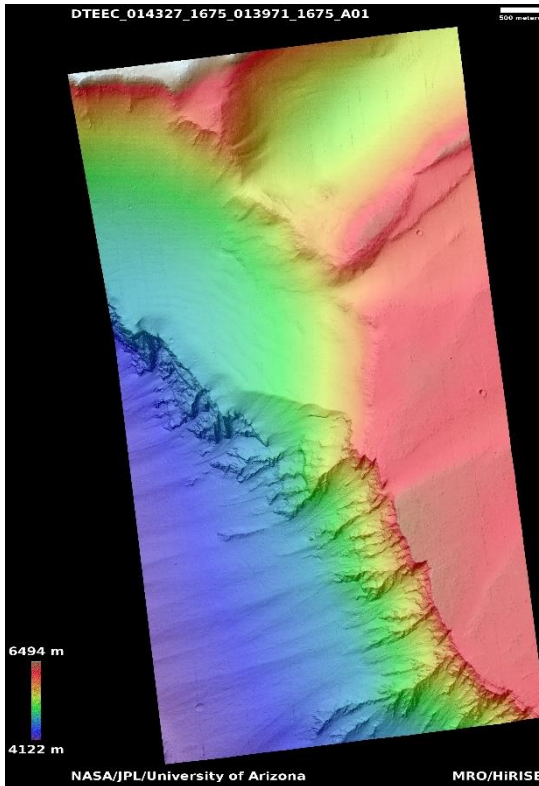

**HIGH RESOLUTION IMAGING
SCIENCE EXPERIMENT**

DTM PDS RELEASES

November 2021

Edited by Kris Akers | UA

DTMs Included this Month

Trough in Phoenicis Lacus.....	1
Gullied Niquero Crater.....	2
Utopia Planitia terrain.....	3

Trough in Phoenicis Lacus

DTEEC_014327_1675_013971_1675_A01

12.3°S 249.8°E

DTM Producer: UA | Kris Akers

Stereo Pair:

ESP_014327_1675

ESP_013971_1675

For more details about this DTM, visit:

https://www.uahirise.org/dtm/dtm.php?ID=ESP_014327_1675

Gullied Niquero Crater

DTEED_030021_1410_030443_1410_U01

38.8°S 194.0°E

DTM Producer: USGS | ASTROGEOLOGY

Stereo Pair:

ESP_030021_1410

ESP_030443_1410