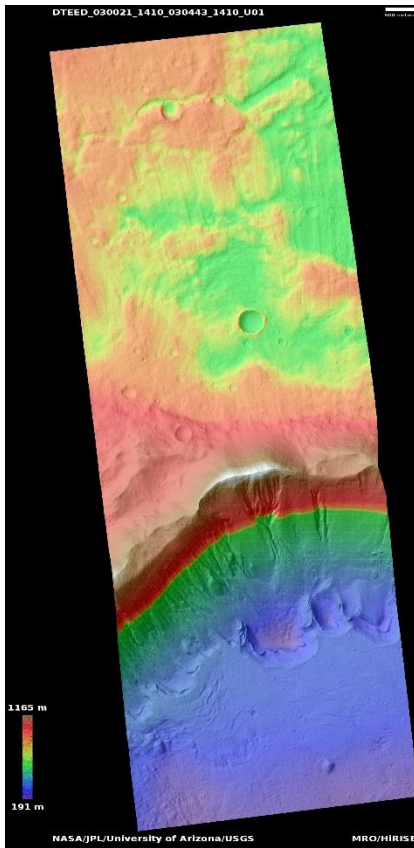

**HIGH RESOLUTION IMAGING
SCIENCE EXPERIMENT**

DTM PDS RELEASES

November 2021

Edited by Kris Akers | UA

DTMs Included this Month

Trough in Phoenicis Lacus.....	1
Gullied Niquero Crater.....	2
Utopia Planitia terrain.....	3

Trough in Phoenicis Lacus

DTEEC_014327_1675_013971_1675_A01

12.3°S 249.8°E

DTM Producer: UA | Kris Akers

Stereo Pair:

ESP_014327_1675

ESP_013971_1675

For more details about this DTM, visit:

https://www.uahirise.org/dtm/dtm.php?ID=ESP_014327_1675

Gullied Niquero Crater

DTEED_030021_1410_030443_1410_U01

38.8°S 194.0°E

DTM Producer: USGS | ASTROGEOLOGY

Stereo Pair:

ESP_030021_1410

ESP_030443_1410