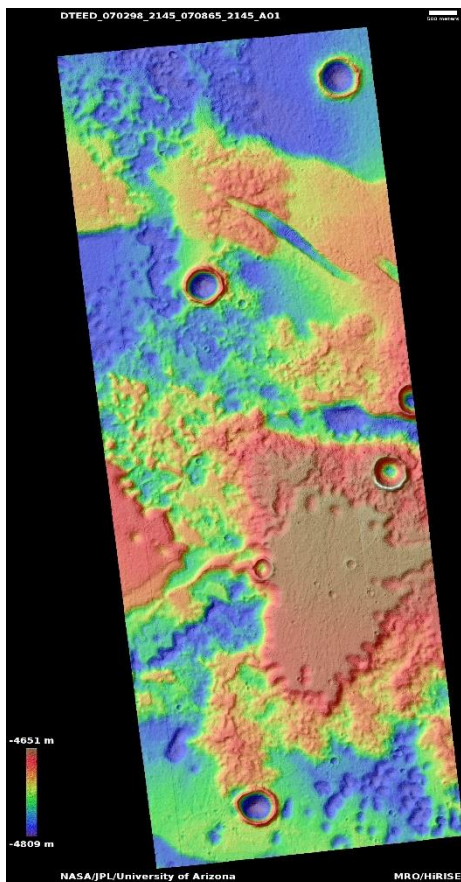

Utopia Planitia terrain

DTEED_070298_2145_070865_2145_A01