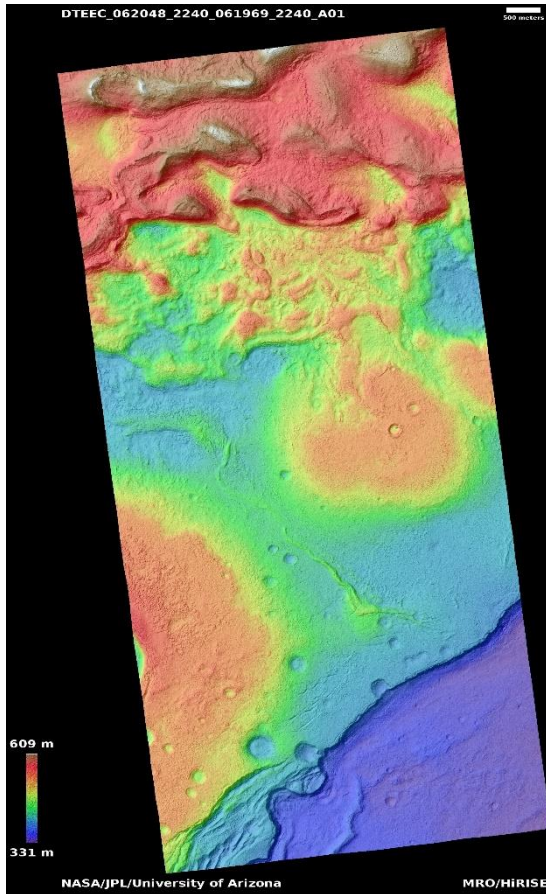

**HIGH RESOLUTION IMAGING
SCIENCE EXPERIMENT**

DTM PDS RELEASES

July 2023

Edited by Kris Akers | UA

DTMs Included this Month

Sinuous ridge in Tempe Terra.....	1
Ice-exposing scarp.....	2
Cones in Isidis Planitia.....	3
Crater in Baldet Crater.....	4
Lineated valley floor material in terrain north of Arabia Terra.....	5

Sinuuous ridge in Tempe Terra

DTEEC_062048_2240_061969_2240_A01

43.8°N 275.6°E

DTM Producer: UA | Kris Akers

Stereo Pair:

ESP_062048_2240

ESP_061969_2240

For more details about this DTM, visit:

[https://www.uahirise.org/dtm/dtm.php?](https://www.uahirise.org/dtm/dtm.php?ID=ESP_062048_2240)

[ID=ESP_062048_2240](https://www.uahirise.org/dtm/dtm.php?ID=ESP_062048_2240)

Ice-exposing scarp

DTEEC_075311_1230_075232_1230_A01

Lineated valley floor material in terrain north of Arabia Terra

DTEED_077488_2205_016287_2205_A01

40.1°N 15.5°E

DTM Producer: UA | Kris Akers

Stereo Pair:

ESP_077488_2205

ESP_016287_2205

For more details about this DTM, visit:
[https://www.uahirise.org/dtm/dtm.php?
ID=ESP_077488_2205](https://www.uahirise.org/dtm/dtm.php?ID=ESP_077488_2205)