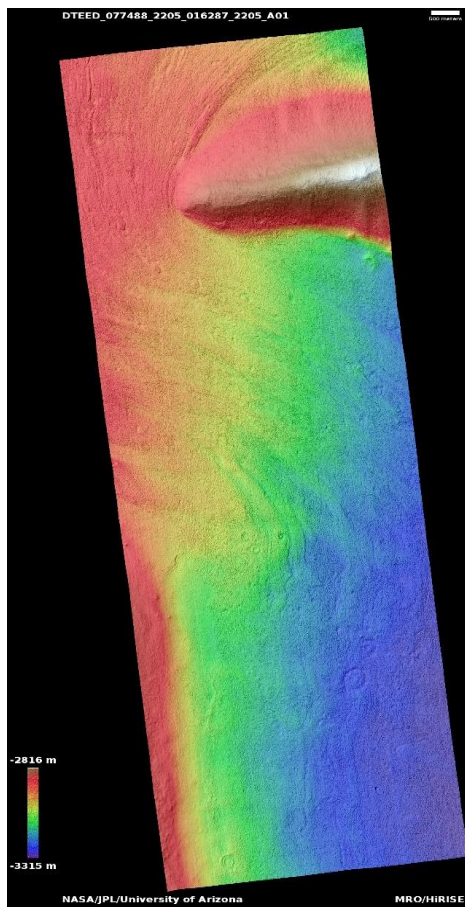

Lineated valley floor material in terrain north of Arabia Terra

DTEED_077488_2205_016287_2205_A01

40.1°N 15.5°E

DTM Producer: UA | Kris Akers

Stereo Pair:

ESP_077488_2205

ESP_016287_2205

For more details about this DTM, visit:
[https://www.uahirise.org/dtm/dtm.php?
ID=ESP_077488_2205](https://www.uahirise.org/dtm/dtm.php?ID=ESP_077488_2205)