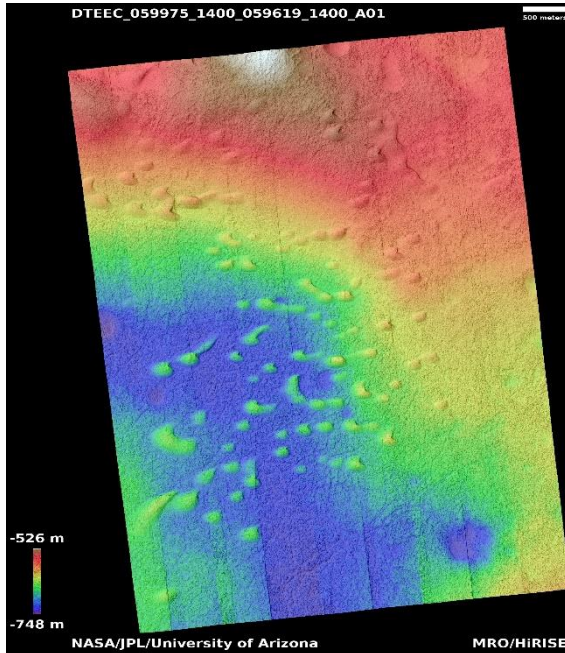

[ID=ESP_053865_2115](https://www.uahirise.org/dtm/dtm.php?ID=ESP_053865_2115)

Noachis Terra sand dune topography

DTEEC_059975_1400_059619_1400_A01

39.5°S 355.4°E

DTM Producer: UA | Kris Akers

Stereo Pair:

ESP_059975_1400