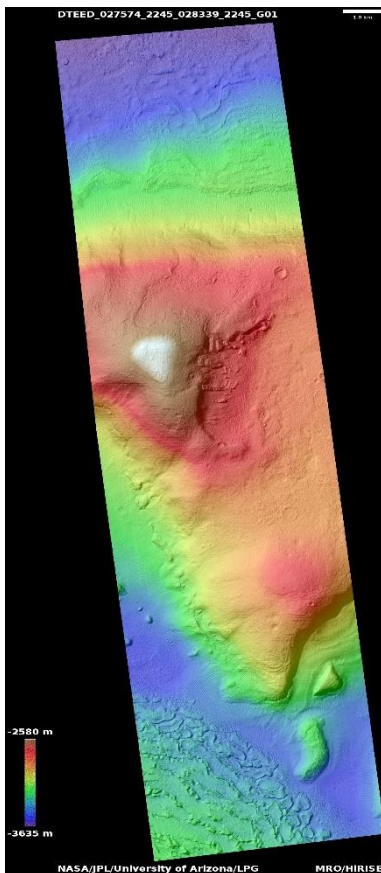

Layered blocks leaning against slopes in Deuteronilus Mensae

DTEED_027574_2245_028339_2245_G01