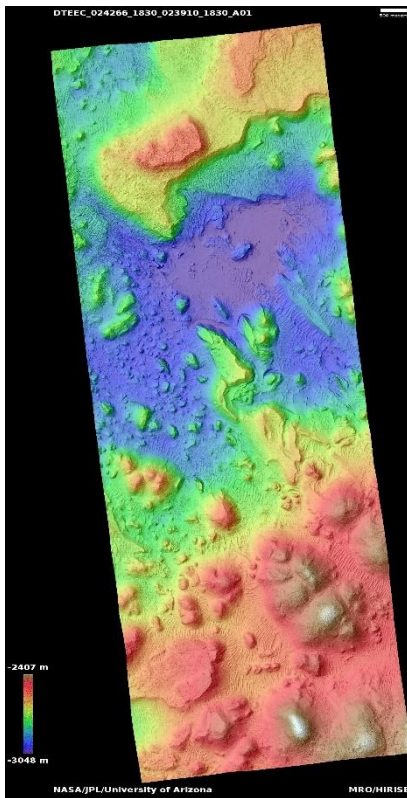

HIGH RESOLUTION IMAGING SCIENCE EXPERIMENT

DTM PDS RELEASES

July 2022

Edited by Kris Akers | UA

DTMs Included this Month

Well-preserved crater in Galaxias Colles.....	1
Aram Chaos bedform changes.....	2
Crater with steep gullied slopes.....	3
Mini cinder cones in Aetheria region.....	4
Central peak of large crater in northwest Arabia Terra.....	5
Pitted cones in Utopia Planitia.....	6
Landforms in Utopia Planitia.....	7
Noachis Terra sand dune topography.....	8
Layered blocks leaning against slopes in Deuteronilus Mensae.....	9
Landforms in Utopia Planitia.....	10
Variety of araneiform terrain.....	11
Rift in Utopia Planitia.....	12
Plates in Utopia Planitia.....	13

Well-preserved crater in Galaxias Colles

DTEEC_017482_2210_016981_2210_G01

40.7°N 149.1°E

DTM Producer: LPG | Axel Noblet

Stereo Pair:

ESP_017482_2210

ESP_016981_2210

For more details about this DTM, visit:

[https://www.uahirise.org/dtm/dtm.php?](https://www.uahirise.org/dtm/dtm.php?ID=ESP_017482_2210)

[ID=ESP_017482_2210](https://www.uahirise.org/dtm/dtm.php?ID=ESP_017482_2210)

Aram Chaos bedform changes

DTEEC_024266_1830_023910_1830_A01

Crater with steep gullied slopes

DTEEC_041878_1460_041021_1460_G01

33.8°S 130.4°E

DTM Producer: LPG | Axel Noblet

Stereo Pair:

ESP_041878_1460

ESP_041021_1460

For more details about this DTM, visit: