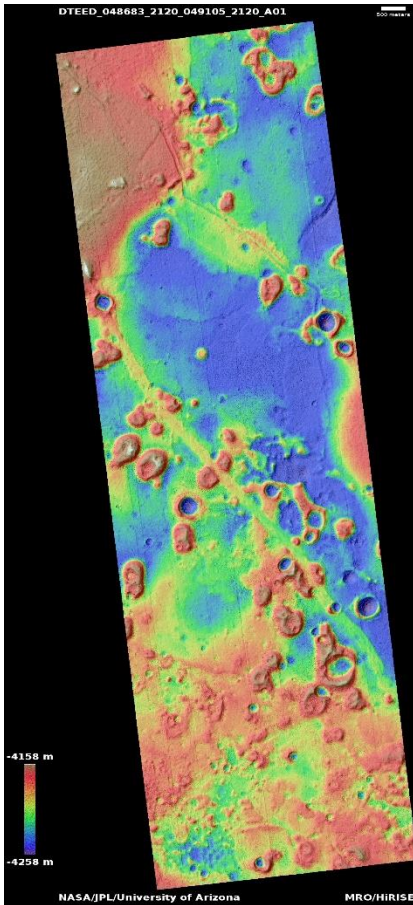

Landforms in Utopia Planitia

DTEED_048683_2120_049105_2120_A01