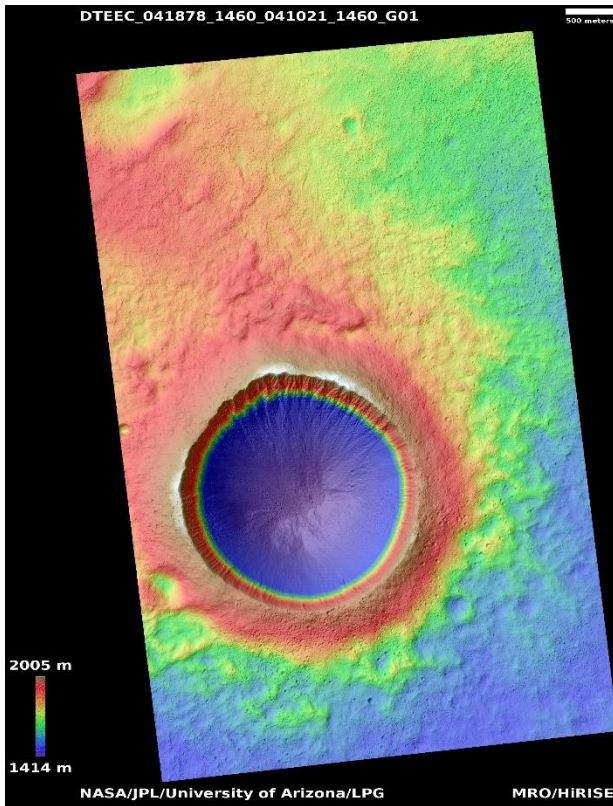

Crater with steep gullied slopes

DTEEC_041878_1460_041021_1460_G01

33.8°S 130.4°E

DTM Producer: LPG | Axel Noblet

Stereo Pair:

ESP_041878_1460

ESP_041021_1460

For more details about this DTM, visit: