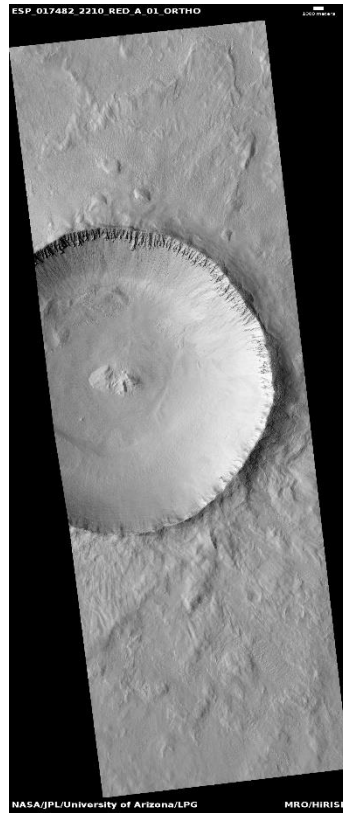

HIGH RESOLUTION IMAGING SCIENCE EXPERIMENT

DTM PDS RELEASES

July 2022

Edited by Kris Akers | UA

DTMs Included this Month

Well-preserved crater in Galaxias Colles.....	1
Aram Chaos bedform changes.....	2
Crater with steep gullied slopes.....	3
Mini cinder cones in Aetheria region.....	4
Central peak of large crater in northwest Arabia Terra.....	5
Pitted cones in Utopia Planitia.....	6
Landforms in Utopia Planitia.....	7
Noachis Terra sand dune topography.....	8
Layered blocks leaning against slopes in Deuteronilus Mensae.....	9
Landforms in Utopia Planitia.....	10
Variety of araneiform terrain.....	11
Rift in Utopia Planitia.....	12
Plates in Utopia Planitia.....	13

Well-preserved crater in Galaxias Colles

DTEEC_017482_2210_016981_2210_G01

40.7°N 149.1°E

DTM Producer: LPG | Axel Noblet

Stereo Pair:

ESP_017482_2210

ESP_016981_2210

For more details about this DTM, visit: