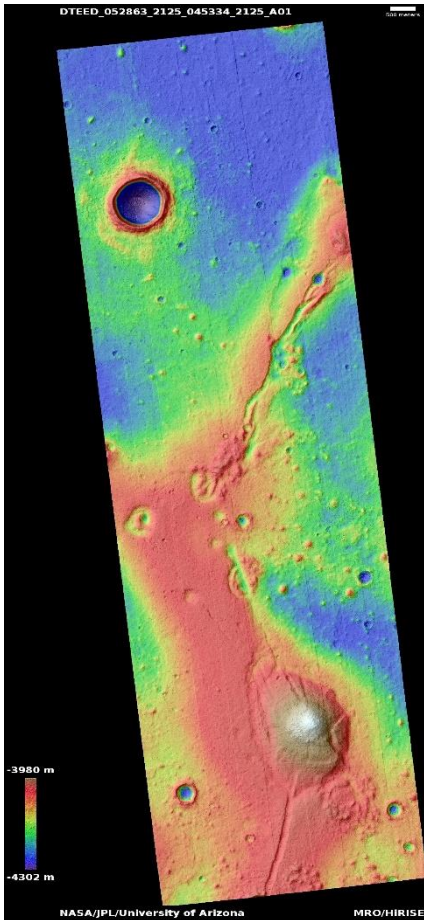

Rift in Utopia Planitia

DTEED_052863_2125_045334_2125_A01