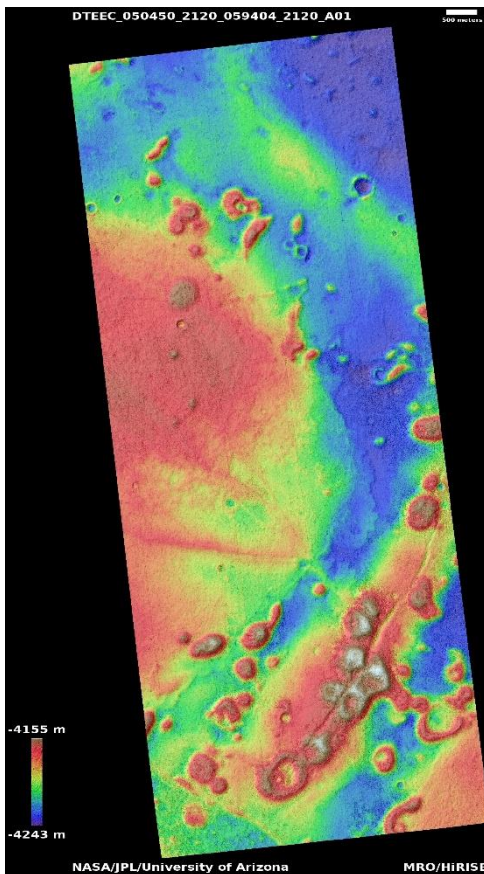

Pitted cones in Utopia Planitia

DTEEC_050450_2120_059404_2120_A01