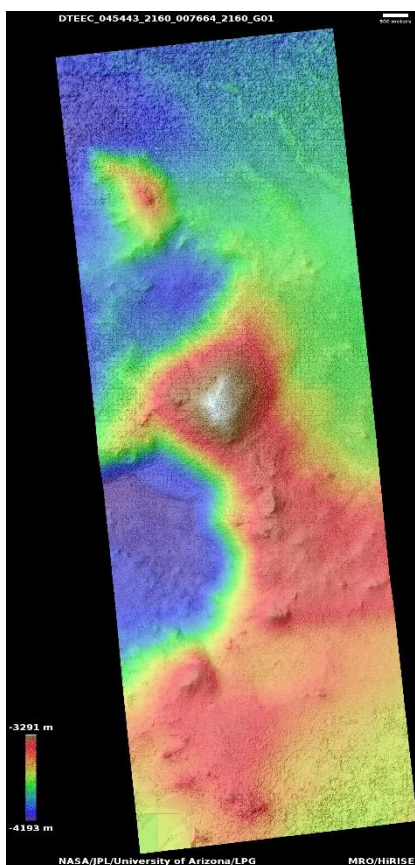

DTEEC_044885_2055_043896_2055_A01

25.1°N 110.5°E

DTM Producer: UA | Kris Akers

Stereo Pair:

ESP_044885_2055

ESP_043896_2055

For more details about this DTM, visit:

<https://www.uahirise.org/dtm/dtm.php?>

[ID=ESP_044885_2055](https://www.uahirise.org/dtm/dtm.php?ID=ESP_044885_2055)

Central peak of large crater in northwest Arabia Terra

DTEEC_045443_2160_007664_2160_G01

35.6°N 0.6°E

DTM Producer: LPG | Axel Noblet