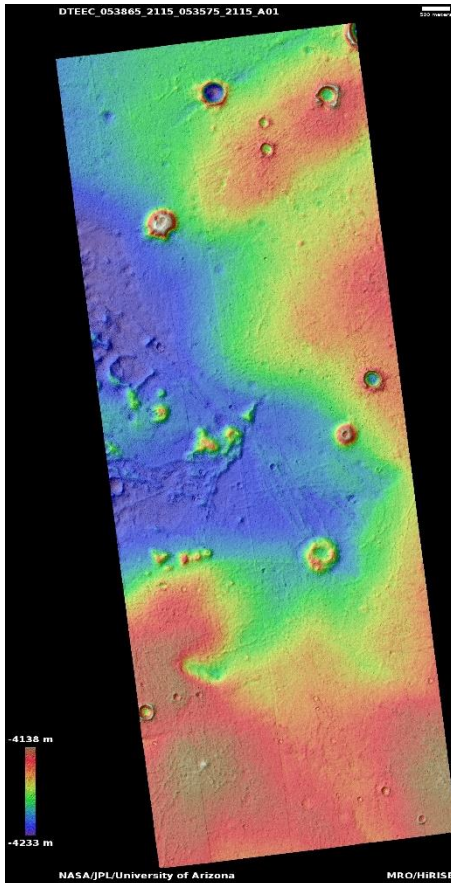

Landforms in Utopia Planitia

DTEEC_053865_2115_053575_2115_A01