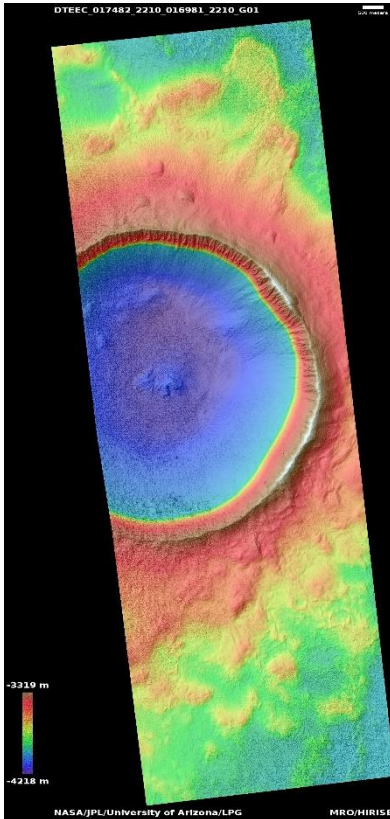

HIGH RESOLUTION IMAGING SCIENCE EXPERIMENT

DTM PDS RELEASES

July 2022

Edited by Kris Akers | UA

DTMs Included this Month

Well-preserved crater in Galaxias Colles.....	1
Aram Chaos bedform changes.....	2
Crater with steep gullied slopes.....	3
Mini cinder cones in Aetheria region.....	4
Central peak of large crater in northwest Arabia Terra.....	5
Pitted cones in Utopia Planitia.....	6
Landforms in Utopia Planitia.....	7
Noachis Terra sand dune topography.....	8
Layered blocks leaning against slopes in Deuteronilus Mensae.....	9
Landforms in Utopia Planitia.....	10
Variety of araneiform terrain.....	11
Rift in Utopia Planitia.....	12
Plates in Utopia Planitia.....	13

Well-preserved crater in Galaxias Colles

DTEEC_017482_2210_016981_2210_G01

40.7°N 149.1°E

DTM Producer: LPG | Axel Noblet

Stereo Pair:

ESP_017482_2210

ESP_016981_2210

For more details about this DTM, visit:

[https://www.uahirise.org/dtm/dtm.php?](https://www.uahirise.org/dtm/dtm.php?ID=ESP_017482_2210)

[ID=ESP_017482_2210](https://www.uahirise.org/dtm/dtm.php?ID=ESP_017482_2210)

Aram Chaos bedform changes

DTEEC_024266_1830_023910_1830_A01

Crater with steep gullied slopes

DTEEC_041878_1460_041021_1460_G01

33.8°S 130.4°E

DTM Producer: LPG | Axel Noblet

Stereo Pair:

ESP_041878_1460

ESP_041021_1460

For more details about this DTM, visit: