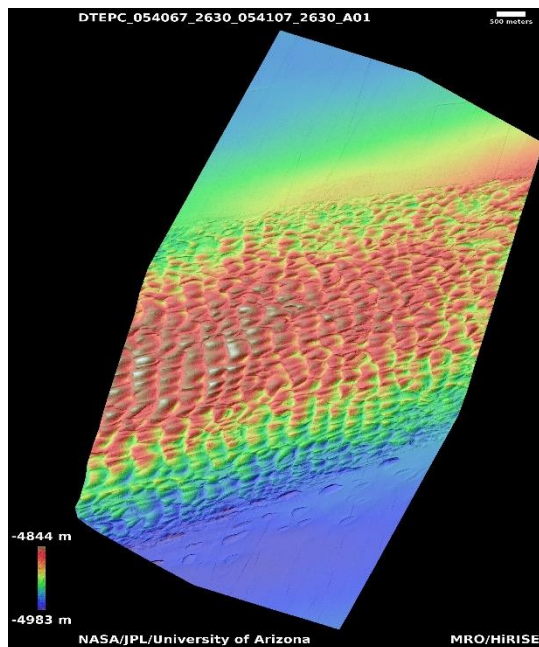

Chasma Boreale megadunes

DTEPC_054067_2630_054107_2630_A01