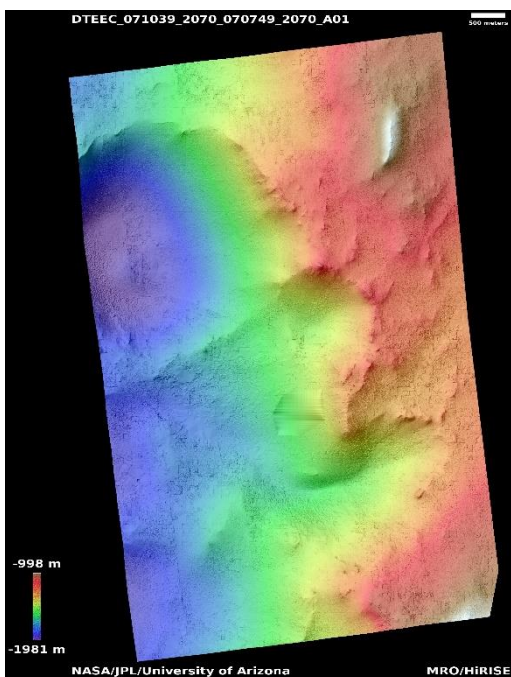

[ID=ESP_060166_1675](https://www.uahirise.org/dtm/dtm.php?ID=ESP_060166_1675)

Slope streaks in Arabia Terra

DTEEC_071039_2070_070749_2070_A01

27.0°N 32.1°E

DTM Producer: UA | Kris Akers

Stereo Pair:

ESP_071039_2070