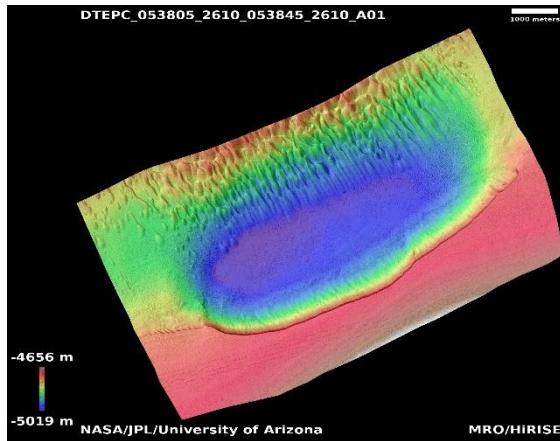

Eolian source layers exposed in western Abalos Scopuli

DTEPC_053805_2610_053845_2610_A01

80.9°N 279.8°E

DTM Producer: UA | Shavonne Morin

Stereo Pair:

ESP_053805_2610

ESP_053845_2610

Extra Orthos: