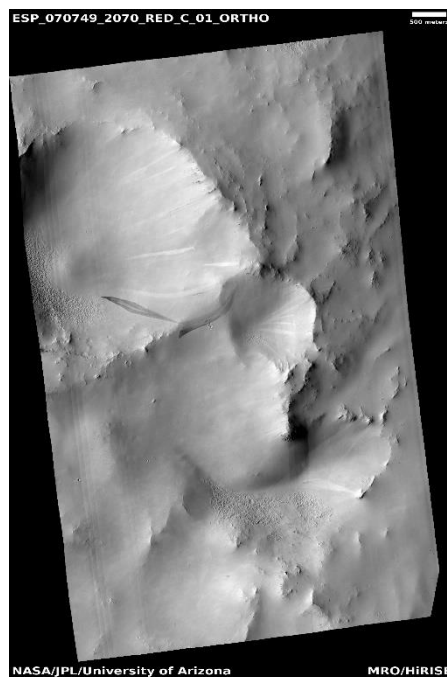

[ID=ESP_060166_1675](https://www.uahirise.org/dtm/dtm.php?ID=ESP_060166_1675)

Slope streaks in Arabia Terra

DTEEC_071039_2070_070749_2070_A01

27.0°N 32.1°E

DTM Producer: UA | Kris Akers

Stereo Pair:

ESP_071039_2070