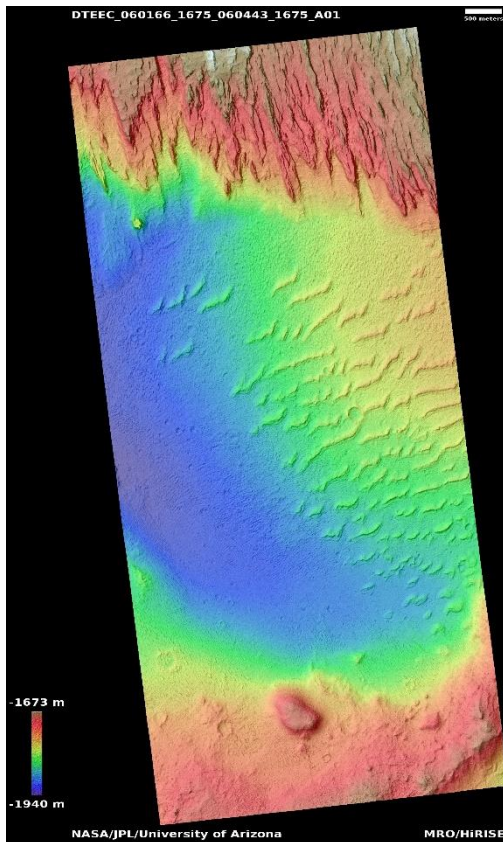

Apollinaris Sulci ancient dunes

DTEEC_060166_1675_060443_1675_A01