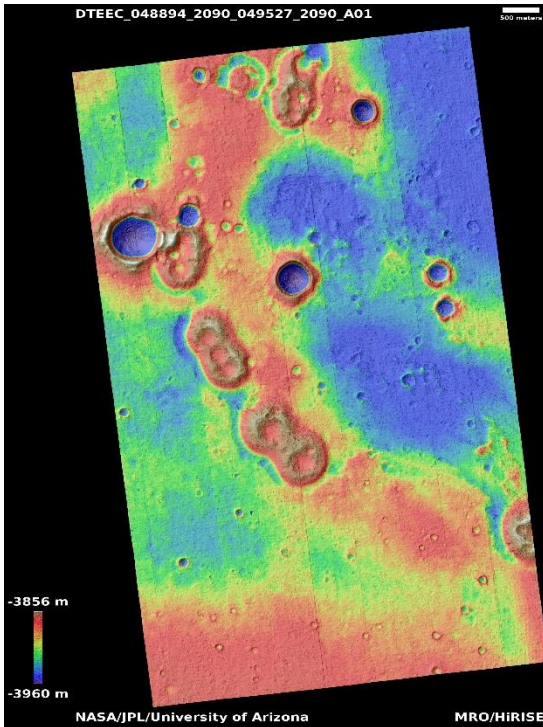

HIGH RESOLUTION IMAGING SCIENCE EXPERIMENT

DTM PDS RELEASES

December 2021

Edited by Kris Akers | UA

DTMs Included this Month

Pitted cones in Utopia Planitia.....	1
Apollinaris Sulci ancient dunes.....	2
Slope streaks in Arabia Terra.....	3
Landforms in Utopia Planitia.....	4
Eolian source layers exposed in western Abalos Scopuli.....	5
Chasma Boreale megadunes.....	6

Pitted cones in Utopia Planitia

DTEEC_048894_2090_049527_2090_A01

23.5°N 96.7°E

DTM Producer: UA | Kris Akers

Stereo Pair:

ESP_048894_2090

ESP_049527_2090

For more details about this DTM, visit:

[ID=ESP_060166_1675](https://www.uahirise.org/dtm/dtm.php?ID=ESP_060166_1675)

Slope streaks in Arabia Terra

DTEEC_071039_2070_070749_2070_A01

27.0°N 32.1°E

DTM Producer: UA | Kris Akers

Stereo Pair:

ESP_071039_2070