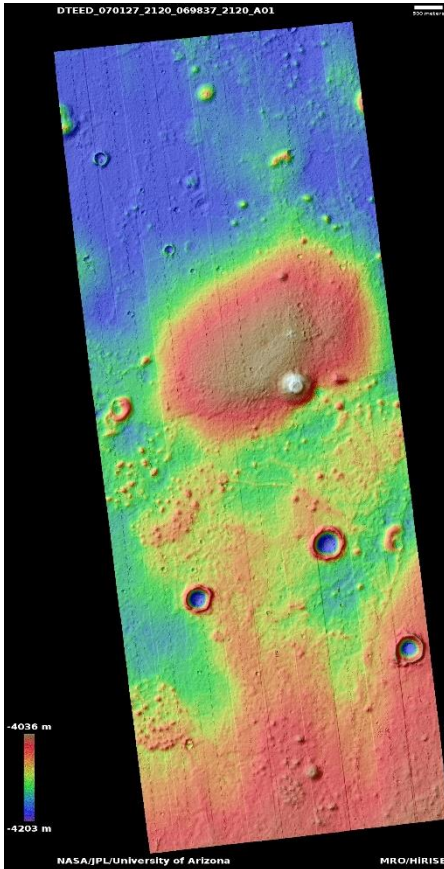

Landforms in Utopia Planitia

DTEED_070127_2120_069837_2120_A01