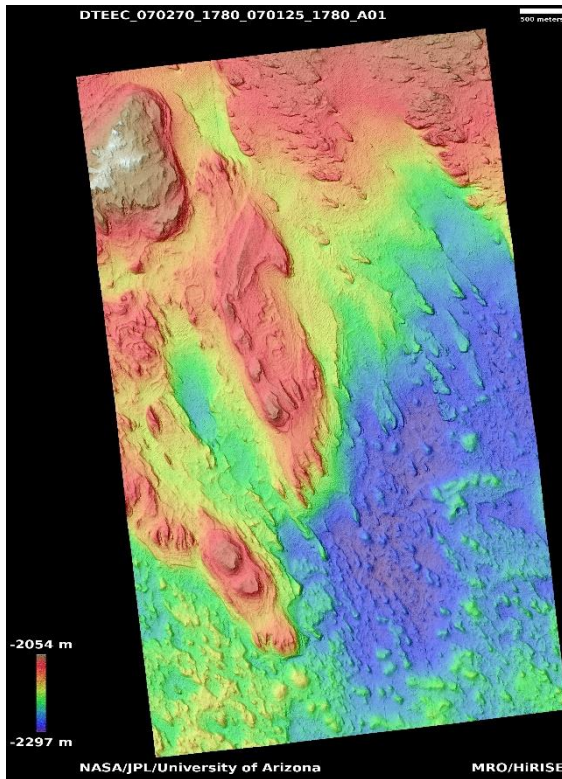

Possible quasi-periodic bedding in Zephyria Planum

DTEEC_070270_1780_070125_1780_A01