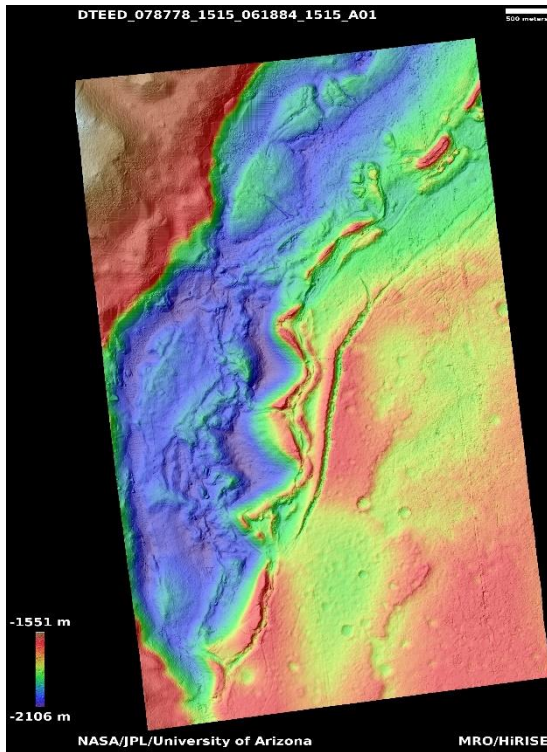

Ridges and cracks on crater floor in Hellas region

DTEED_078778_1515_061884_1515_A01