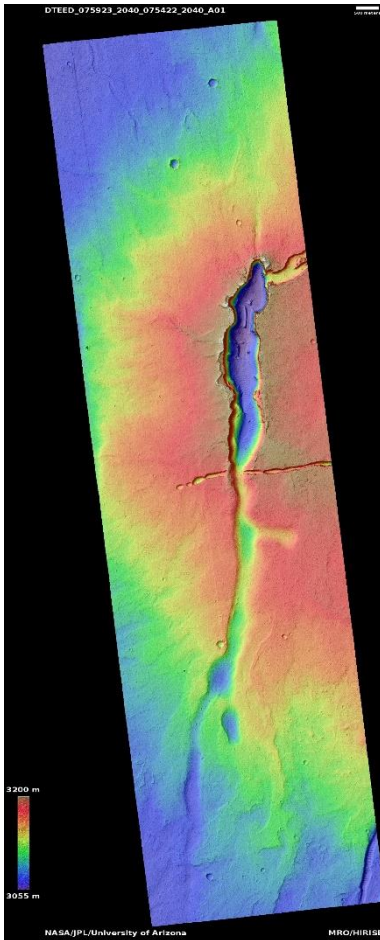

Fissure vent near Ceraunius Fossae

DTEED_075923_2040_075422_2040_A01