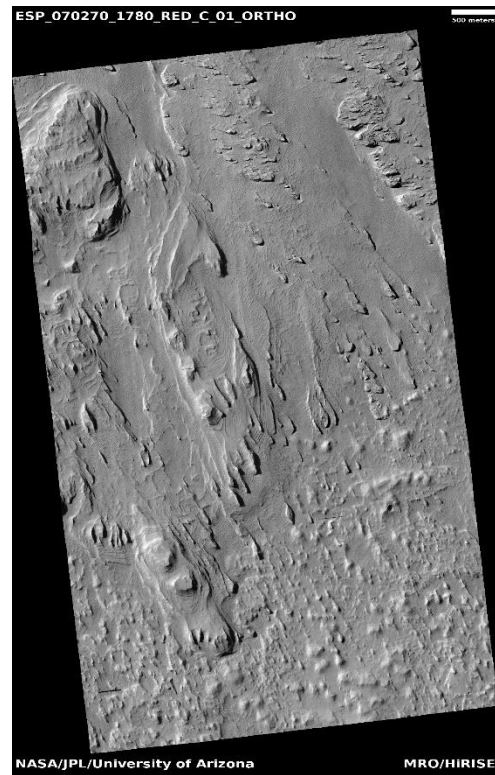

Possible quasi-periodic bedding in Zephyria Planum

DTEEC_070270_1780_070125_1780_A01