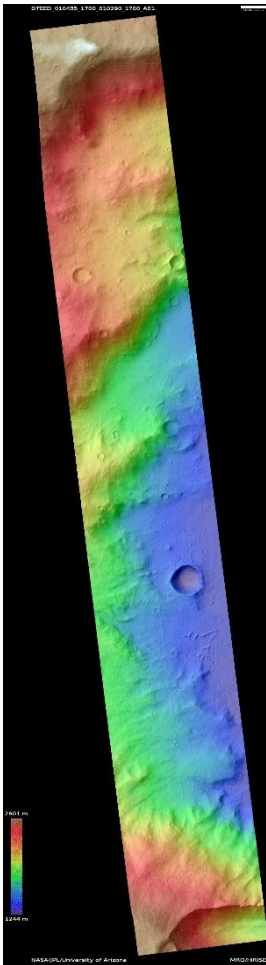

HIGH RESOLUTION IMAGING SCIENCE EXPERIMENT

DTM PDS RELEASES

August 2023

Edited by Kris Akers | UA

DTMs Included this Month

Possible quasi-periodic bedding in Zephyria Planum.....	1
Icy scarp.....	2
Potential paleolake in crater in Ophir Planum.....	3
Channel in Ceraunius Fossae region.....	4
Fissure vent near Ceraunius Fossae.....	5
Ridges and cracks on crater floor in Hellas region.....	6

[https://www.uahirise.org/dtm/dtm.php?](https://www.uahirise.org/dtm/dtm.php?ID=ESP_070270_1780)

[ID=ESP_070270_1780](https://www.uahirise.org/dtm/dtm.php?ID=ESP_070270_1780)

Icy scarp

DTEEC_075309_1235_075230_1235_A01

https://www.uahirise.org/dtm/dtm.php?ID=ESP_075309_1235

Potential paleolake in crater in Ophir Planum

DTEED_010435_1700_010290_1700_A01

10.0°S 306.2°E

DTM Producer: UA | Maximus X Cabrera

Stereo Pair:

PSP_010435_1700