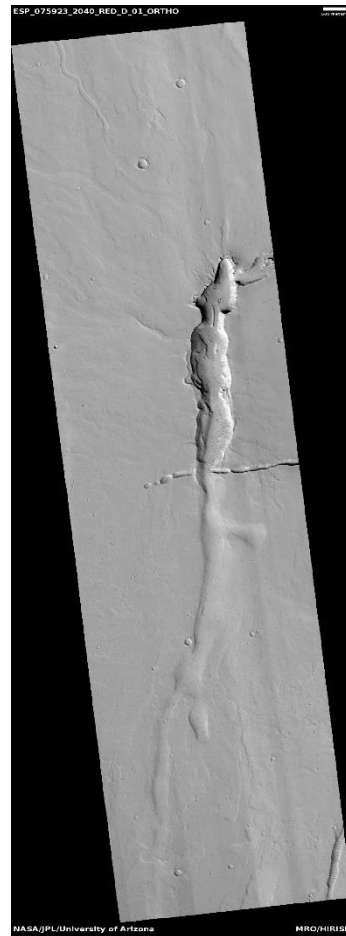

Fissure vent near Ceraunius Fossae

DTEED_075923_2040_075422_2040_A01