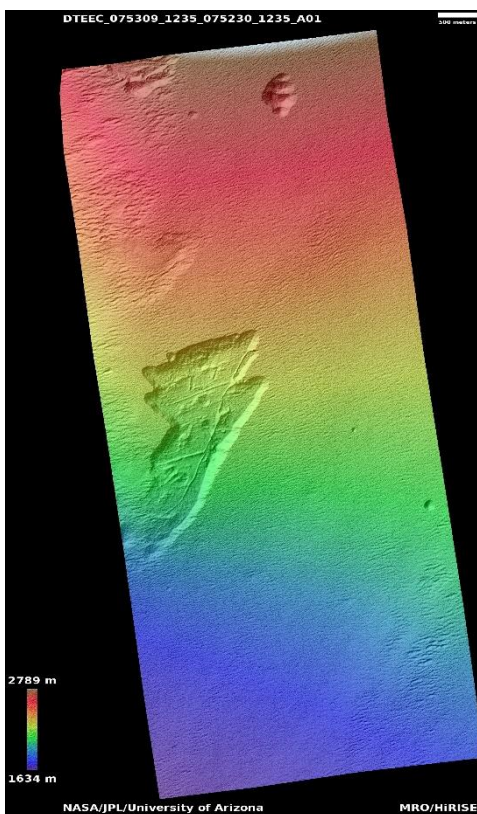

HIGH RESOLUTION IMAGING SCIENCE EXPERIMENT

DTM PDS RELEASES

August 2023

Edited by Kris Akers | UA

DTMs Included this Month

Possible quasi-periodic bedding in Zephyria Planum.....	1
Icy scarp.....	2
Potential paleolake in crater in Ophir Planum.....	3
Channel in Ceraunius Fossae region.....	4
Fissure vent near Ceraunius Fossae.....	5
Ridges and cracks on crater floor in Hellas region.....	6

[https://www.uahirise.org/dtm/dtm.php?](https://www.uahirise.org/dtm/dtm.php?ID=ESP_070270_1780)

[ID=ESP_070270_1780](https://www.uahirise.org/dtm/dtm.php?ID=ESP_070270_1780)

Icy scarp

DTEEC_075309_1235_075230_1235_A01