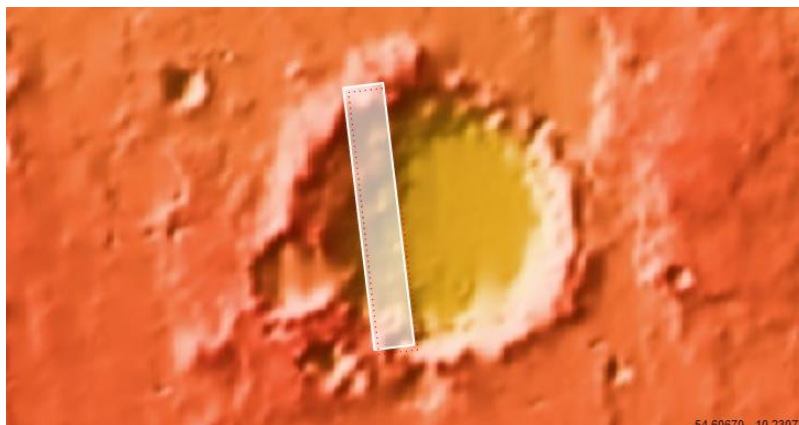

10.0°S 306.2°E

DTM Producer: UA | Maximus X Cabrera

Stereo Pair:

PSP_010435_1700

PSP_010290_1700

For more details about this DTM, visit:

[https://www.uahirise.org/dtm/dtm.php?](https://www.uahirise.org/dtm/dtm.php?ID=PSP_010435_1700)

[ID=PSP_010435_1700](https://www.uahirise.org/dtm/dtm.php?ID=PSP_010435_1700)