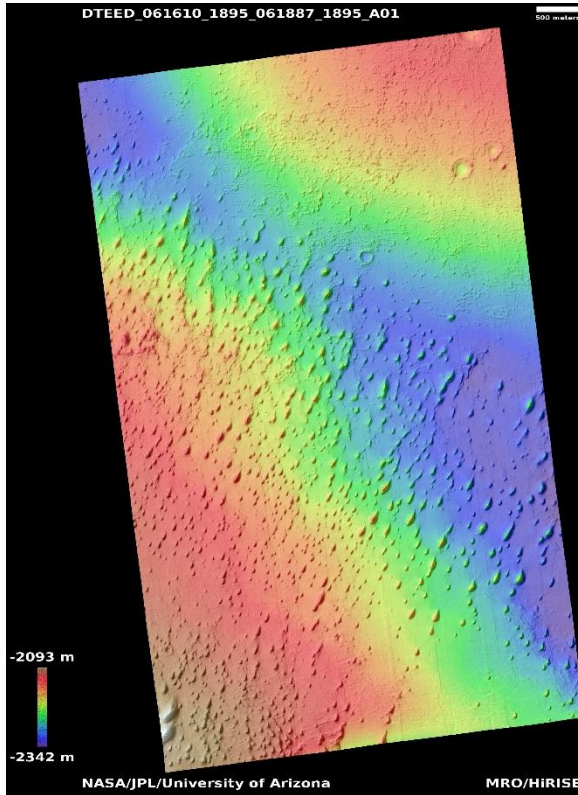

Intracrater pits in northern Arabia Terra

DTEED_061610_1895_061887_1895_A01