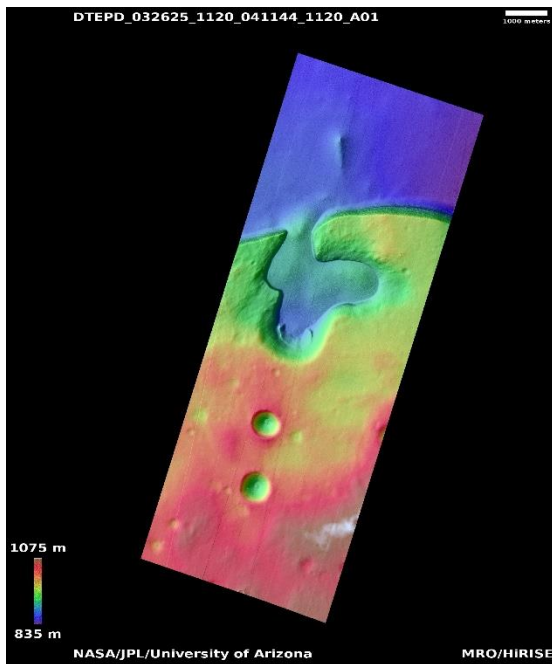

DTEPC_075570_0990_075412_0990_A01

81.0°S 193.0°E

DTM Producer: UA | Kris Akers

Stereo Pair:

ESP_075570_0990

ESP_075412_0990

For more details about this DTM, visit:

[https://www.uahirise.org/dtm/dtm.php?](https://www.uahirise.org/dtm/dtm.php?ID=ESP_075570_0990)

[ID=ESP_075570_0990](https://www.uahirise.org/dtm/dtm.php?ID=ESP_075570_0990)

Margin of distinctive unit in southern Noachis Terra

DTEPD_032625_1120_041144_1120_A01

67.9°S 26.0°E

DTM Producer: UA | Maximus X Cabrera