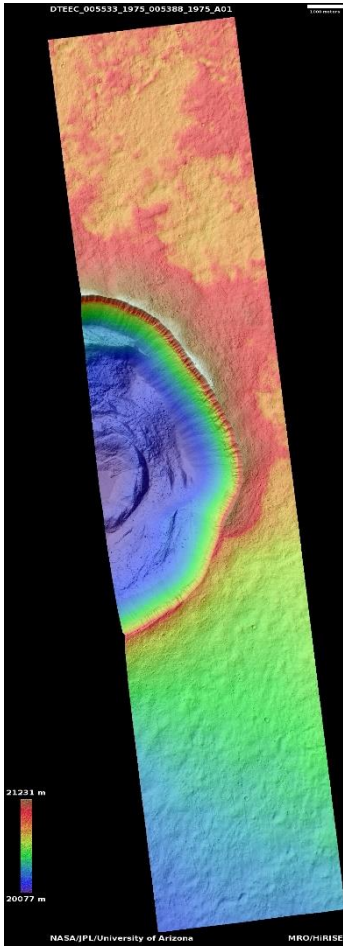

**HIGH RESOLUTION IMAGING
SCIENCE EXPERIMENT**

DTM PDS RELEASES

April 2023

Edited by Kris Akers | UA

DTMs Included this Month

Pangboche Crater - fresh 11-kilometer diameter crater on Olympus Mons.....	1
Intracrater pits in northern Arabia Terra.....	2
Steepest north polar scarp.....	3
Extra-crater sinuous ridge.....	4
South polar layered deposits.....	5
Margin of distinctive unit in southern Noachis Terra.....	6

Pangboche Crater - fresh 11-kilometer diameter on Olympus Mons

DTEEC_005533_1975_005388_1975_A01

17.3°N 226.7°E

DTM Producer: UA | Kris Akers

Stereo Pair:

PSP_005533_1975

PSP_005388_1975

For more details about this DTM, visit:

[https://www.uahirise.org/dtm/dtm.php?](https://www.uahirise.org/dtm/dtm.php?ID=PSP_005533_1975)

[ID=PSP_005533_1975](https://www.uahirise.org/dtm/dtm.php?ID=PSP_005533_1975)

Intracrater pits in northern Arabia Terra